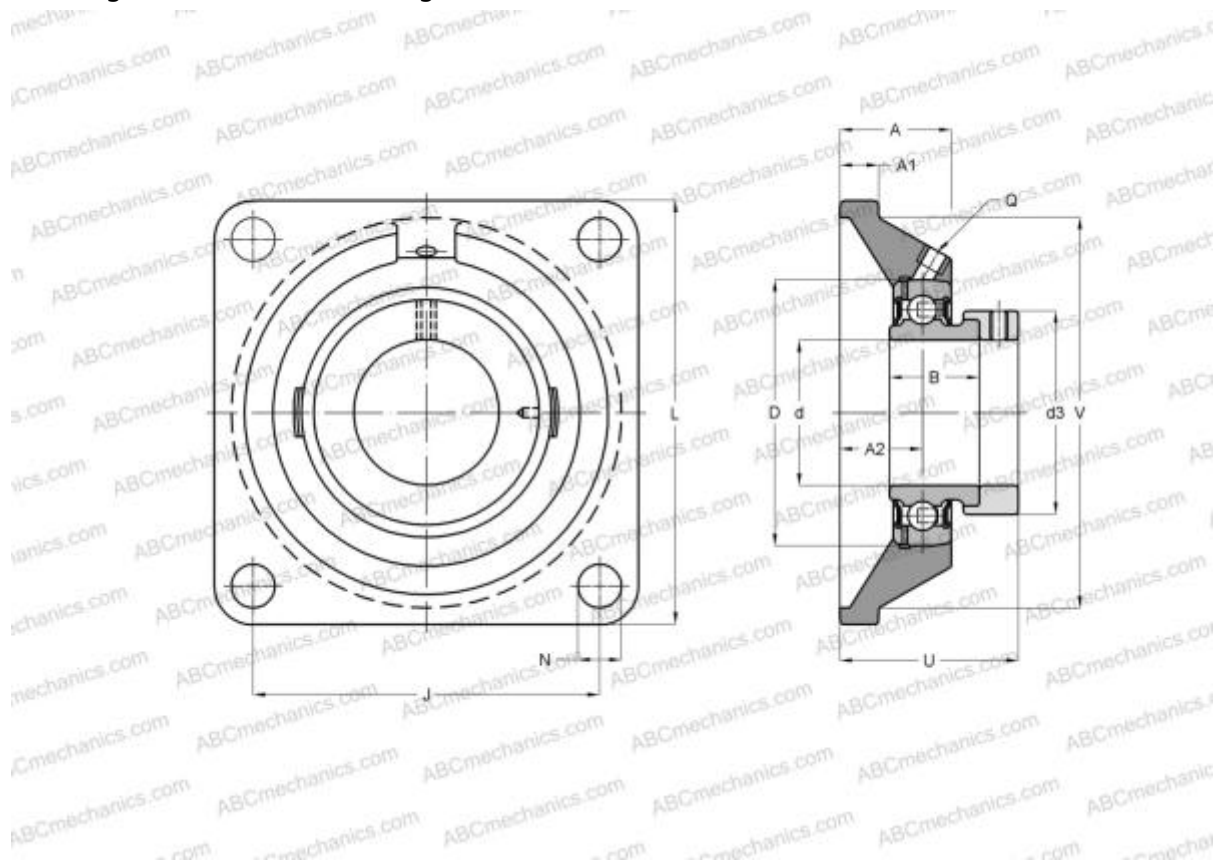

## ESF203 ABC

Ball bearing units

TYPE: Housing units, Four-bolt flanged housing units, Cast iron housing, Radial insert ball bearing with eccentric locking collar, With inner ring extended at one side

### Technical specification

#### DIMENSIONS, MM

d	17,000
D	40,000
B	28,600
L	76,000
A	25,500
J	54,000
A1	11,000
A2	15,000
N	12,000
d3	28,600
U	37,100
Q	M6x1

**WEIGHT, KG** 0,500

Bearing	ES203
Housing	F203

**MANUFACTURER** [ABC](#)