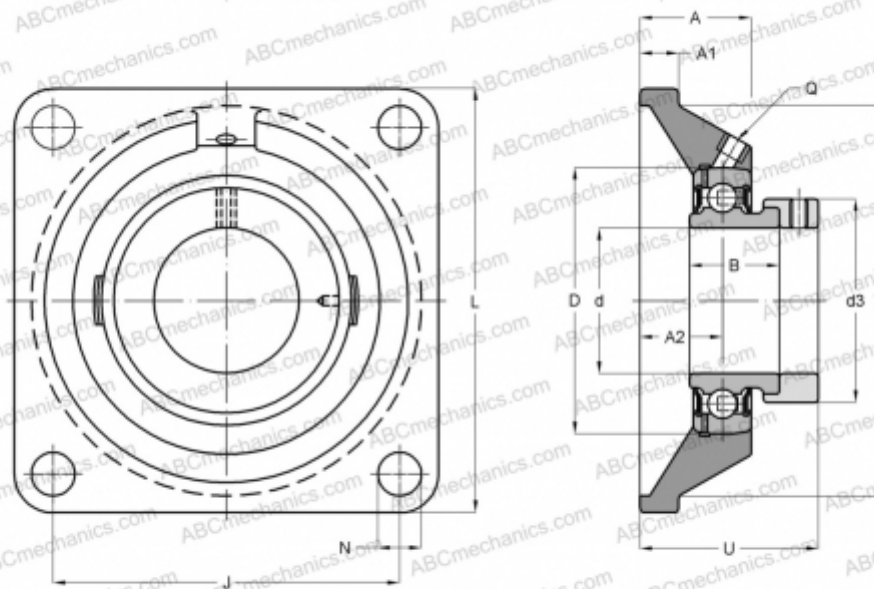

## ESFE201 ABC

Ball bearing units

TYPE: Housing units, Four-bolt flanged housing units, Cast iron housing, Radial insert ball bearing with eccentric locking collar, With inner ring extended at one side, wide base, massive bearing units

### Technical specification

#### DIMENSIONS, MM

d	12,000
D	40,000
B	28,600
L	76,000
A	31,000
J	54,000
A1	9,500
A2	17,000
N	11,500
d3	28,600
U	39,100
Q	M6x1

#### WEIGHT, KG

0,500

Bearing	ES201
Housing	FE203