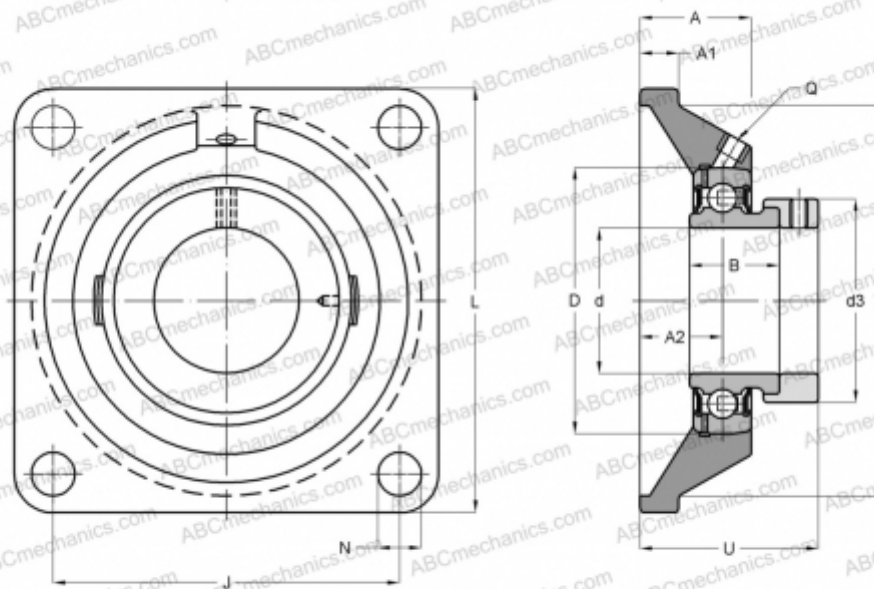

ESFE202 ABC

Ball bearing units

TYPE: Housing units, Four-bolt flanged housing units, Cast iron housing, Radial insert ball bearing with eccentric locking collar, With inner ring extended at one side, wide base, massive bearing units

Technical specification

DIMENSIONS, MM

d	15,000
D	40,000
B	28,600
L	76,000
A	31,000
J	54,000
A1	9,500
A2	17,000
N	11,500
d3	28,600
U	39,100
Q	M6x1

WEIGHT, KG

0,500

Bearing	ES202
Housing	FE203

MANUFACTURER

[ABC](#)