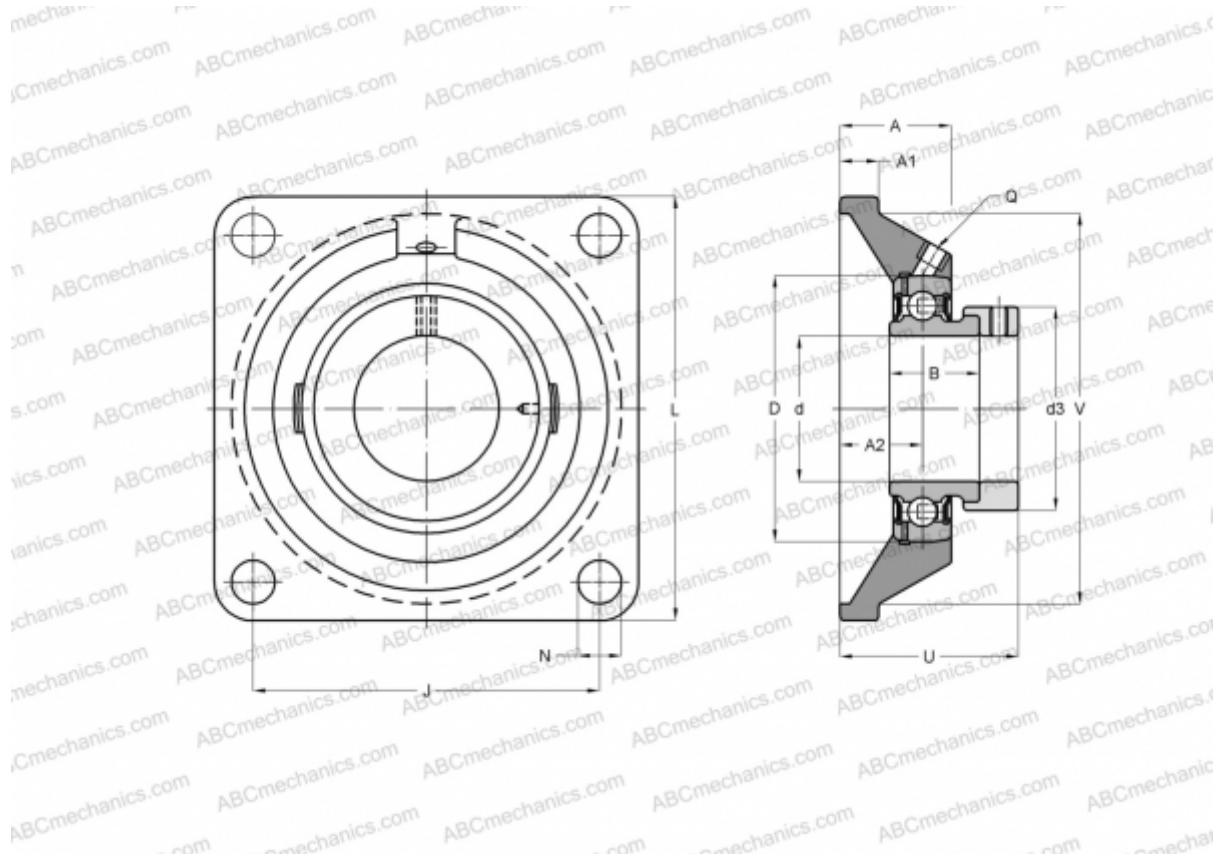

ESFE203 ABC

Ball bearing units

TYPE: Housing units, Four-bolt flanged housing units, Cast iron housing, Radial insert ball bearing with eccentric locking collar, With inner ring extended at one side, wide base, massive bearing units

Technical specification

DIMENSIONS, MM

d	17,000
D	40,000
B	28,600
L	76,000
A	31,000
J	54,000
A1	9,500
A2	17,000
N	11,500
d3	28,600
U	39,100
Q	M6x1

WEIGHT, KG 0,500

Bearing	ES203
Housing	FE203

MANUFACTURER [ABC](#)