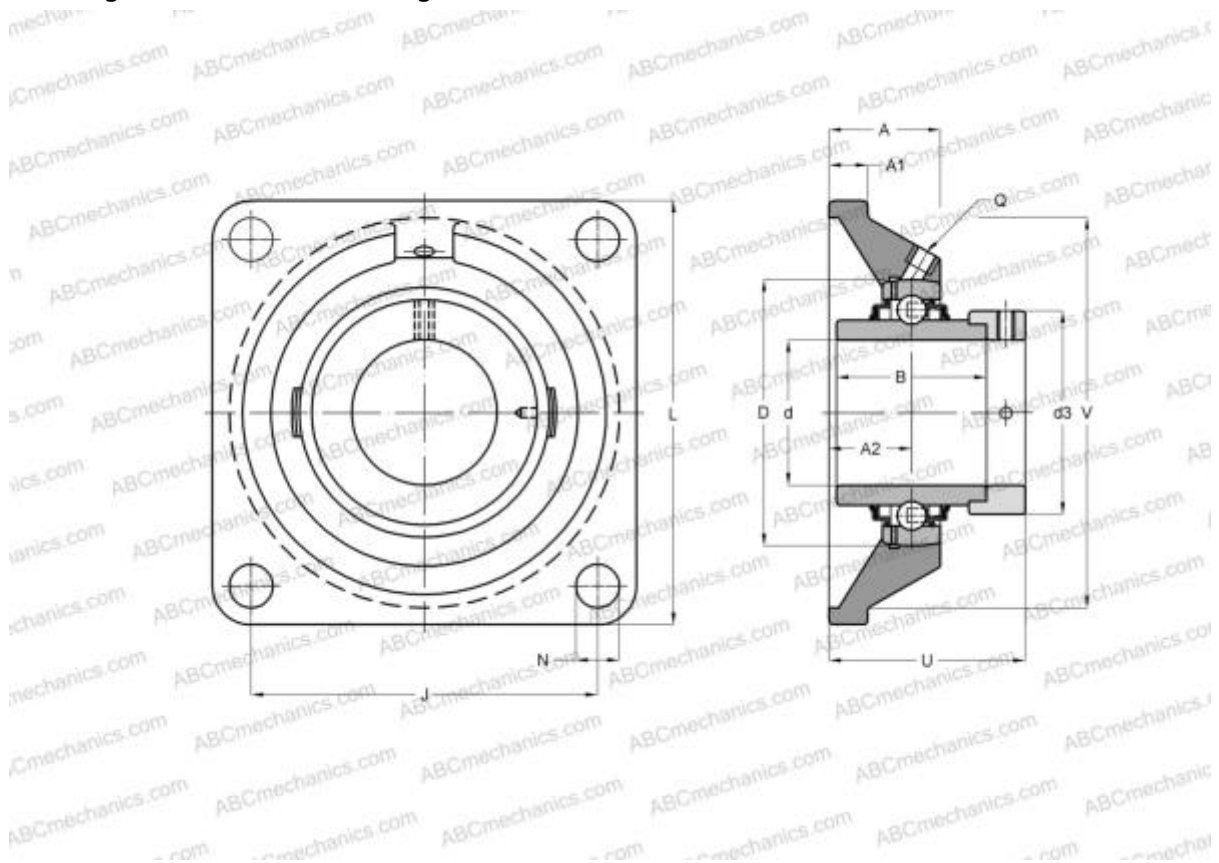

EXF203 ABC

Ball bearing units

TYPE: Housing units, Four-bolt flanged housing units, Cast iron housing, Radial insert ball bearing with eccentric locking collar, With inner ring extended on both sides

Technical specification

DIMENSIONS, MM

d	17,000
D	47,000
B	43,500
L	86,000
A	25,500
J	64,000
A1	11,000
A2	15,000
N	12,000
d3	33,300
U	41,500
Q	M6x1

WEIGHT, KG

0,700

Bearing	EX203
Housing	F204

MANUFACTURER

[ABC](#)

INTERCHANGE