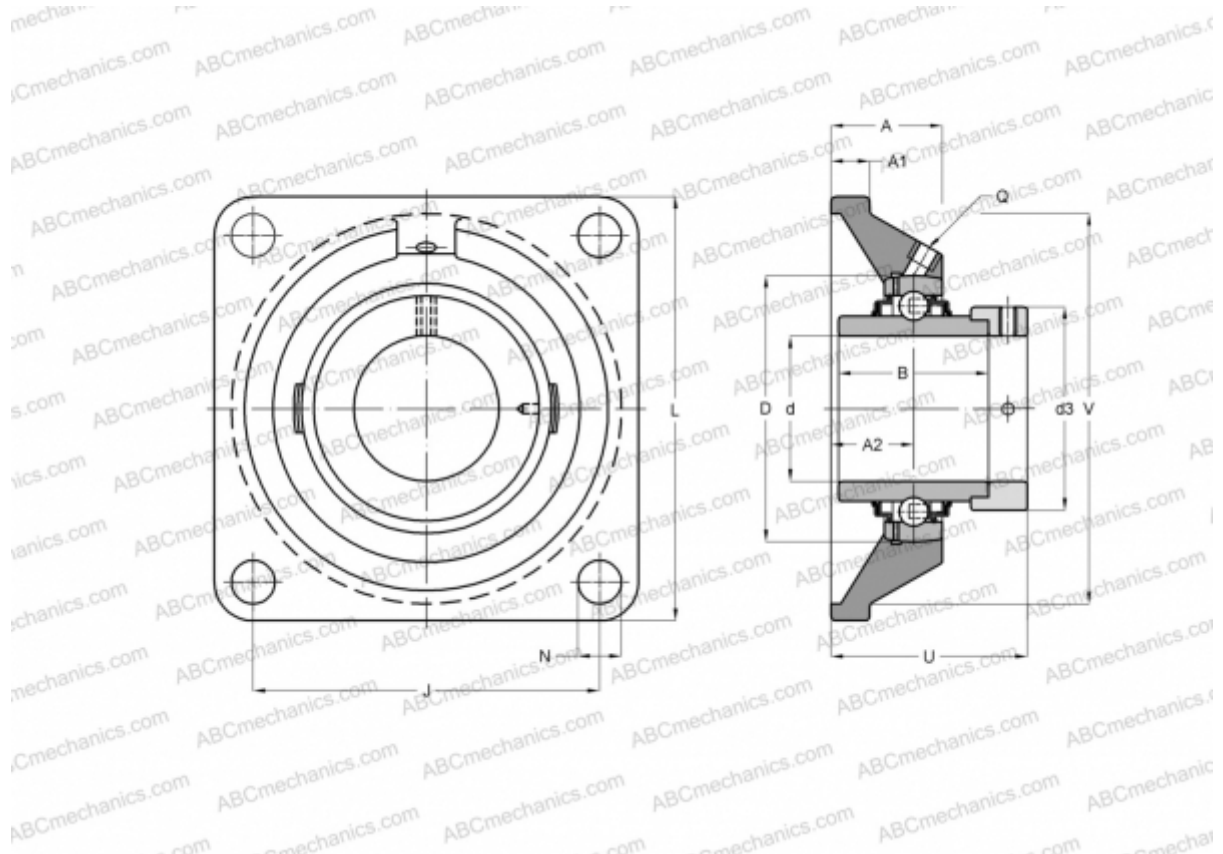

## EXFE203 ABC

Ball bearing units

TYPE: Housing units, Four-bolt flanged housing units, Cast iron housing, Radial insert ball bearing with eccentric locking collar, With inner ring extended on both sides, massive bearing units

### Technical specification

#### DIMENSIONS, MM

d	17,000
D	47,000
B	43,500
L	86,000
A	29,500
J	63,500
A1	10,000
A2	19,000
N	11,500
d3	33,300
U	45,500
Q	R1/8"

**WEIGHT, KG** 0,800

Bearing	EX203
Housing	FE204

**MANUFACTURER** [ABC](#)