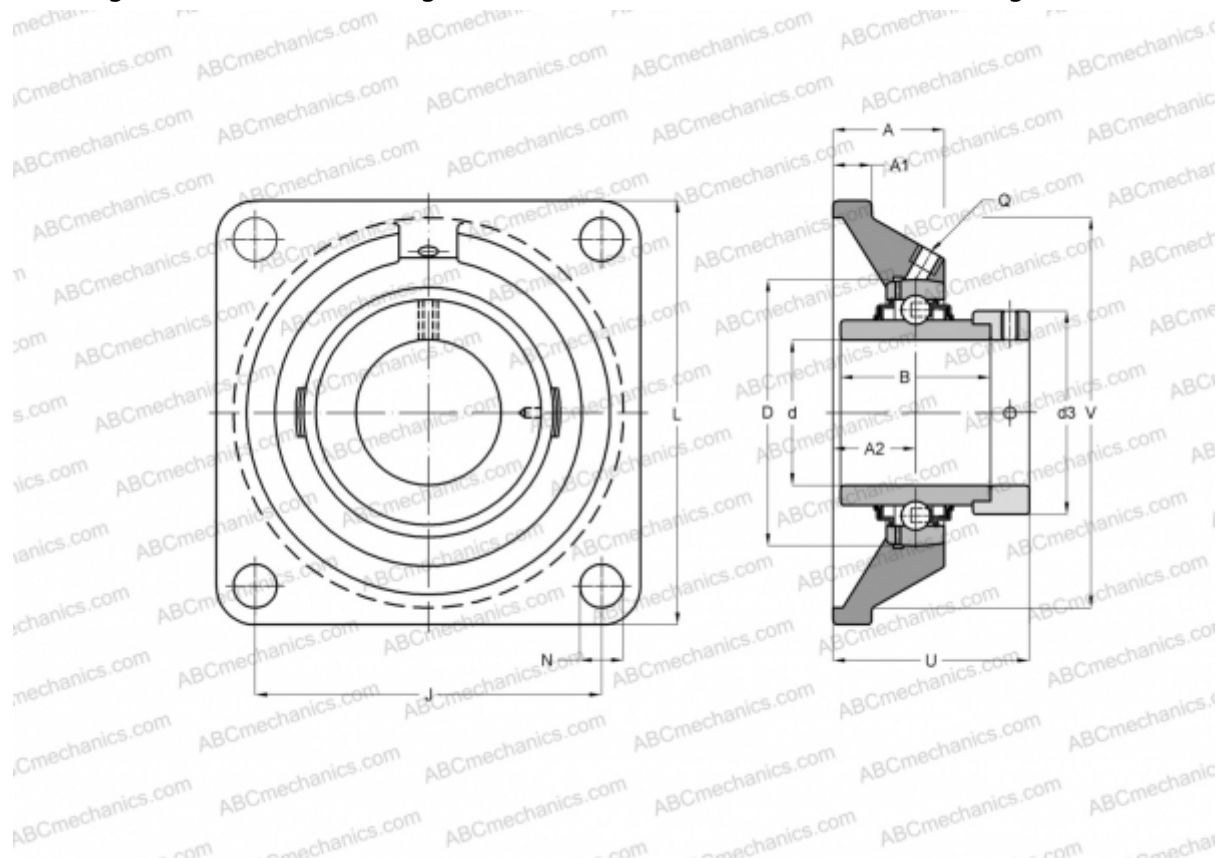

EXFE204 ABC

Ball bearing units

TYPE: Housing units, Four-bolt flanged housing units, Cast iron housing, Radial insert ball bearing with eccentric locking collar, With inner ring extended on both sides, massive bearing units

Technical specification

DIMENSIONS, MM

d	20,000
D	47,000
B	43,500
L	86,000
A	29,500
J	63,500
A1	10,000
A2	19,000
N	11,500
d3	33,300
U	45,500
Q	R1/8"

WEIGHT, KG 0,700

Bearing	EX204
Housing	FE204

MANUFACTURER