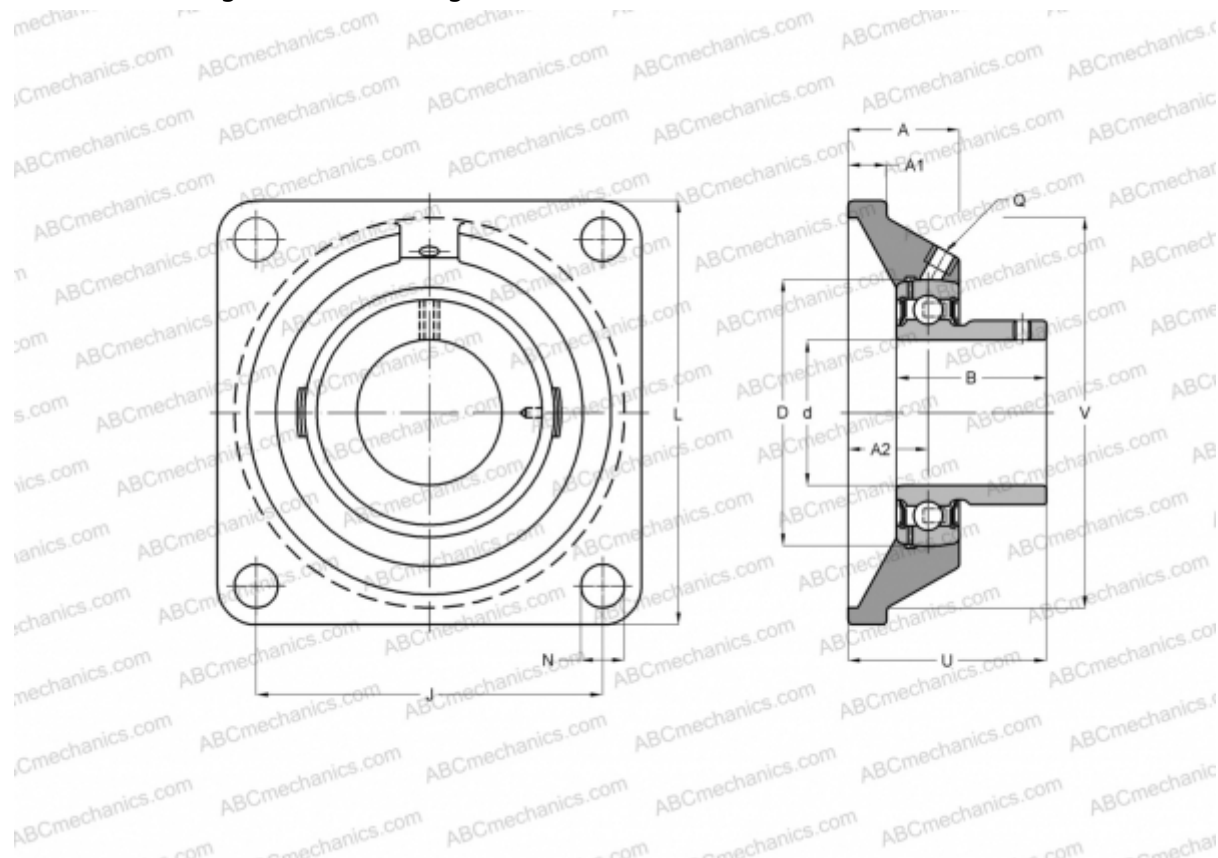

## USF202 ABC

Ball bearing units

TYPE: Housing units, Four-bolt flanged housing units, Cast iron housing, Radial insert ball bearing with grub screws in inner ring, With inner ring extended at one side

### Technical specification

#### DIMENSIONS, MM

d	15,000
D	40,000
B	22,000
L	76,000
A	25,500
J	54,000
A1	11,000
A2	15,000
N	12,000
U	31,000
Q	M6x1

**WEIGHT, KG** 0,400

Bearing US202

Housing

F203

**MANUFACTURER**

[ABC](#)