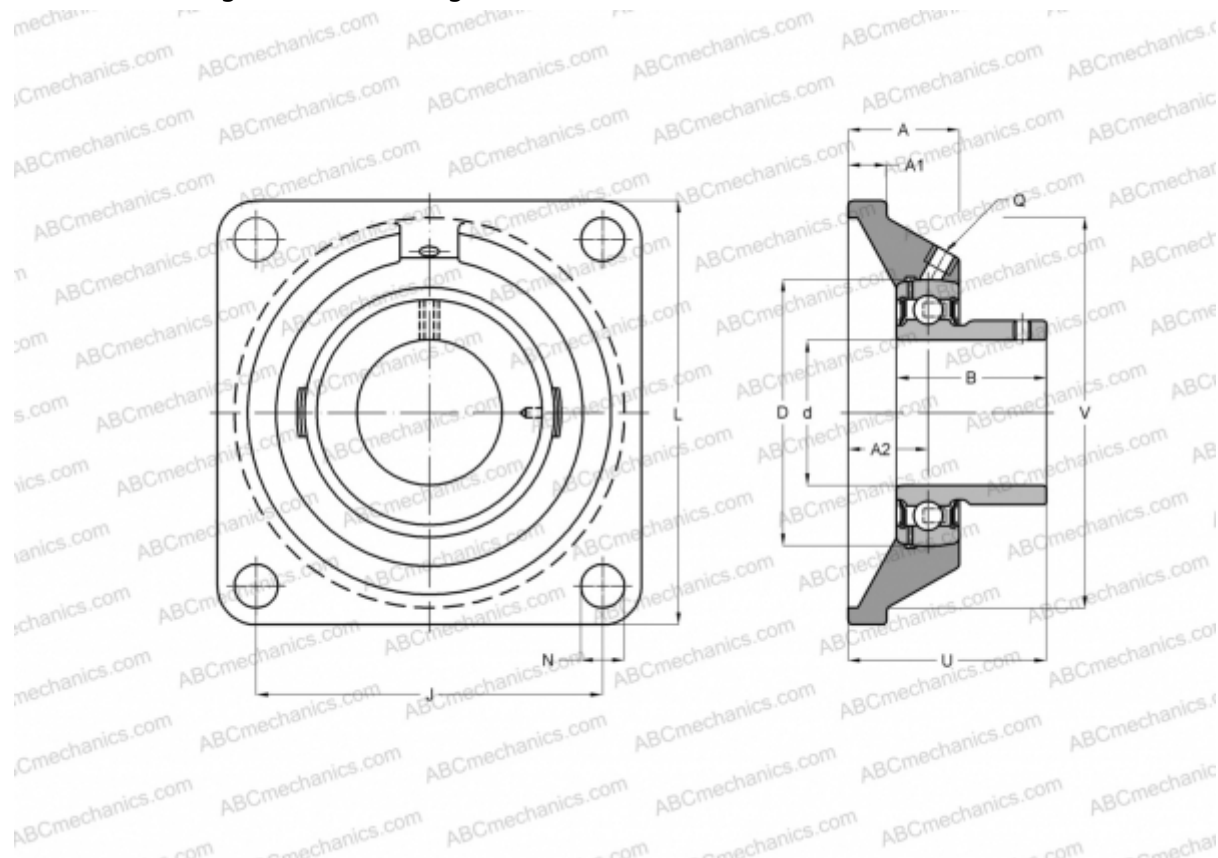

## USF203 ABC

Ball bearing units

TYPE: Housing units, Four-bolt flanged housing units, Cast iron housing, Radial insert ball bearing with grub screws in inner ring, With inner ring extended at one side

### Technical specification

#### DIMENSIONS, MM

d	17,000
D	40,000
B	22,000
L	76,000
A	25,500
J	54,000
A1	11,000
A2	15,000
N	12,000
U	31,000
Q	M6x1

**WEIGHT, KG** 0,400

Bearing US203

Housing F203

**MANUFACTURER** [ABC](#)

**INTERCHANGE**  
SNR [USF203](#)