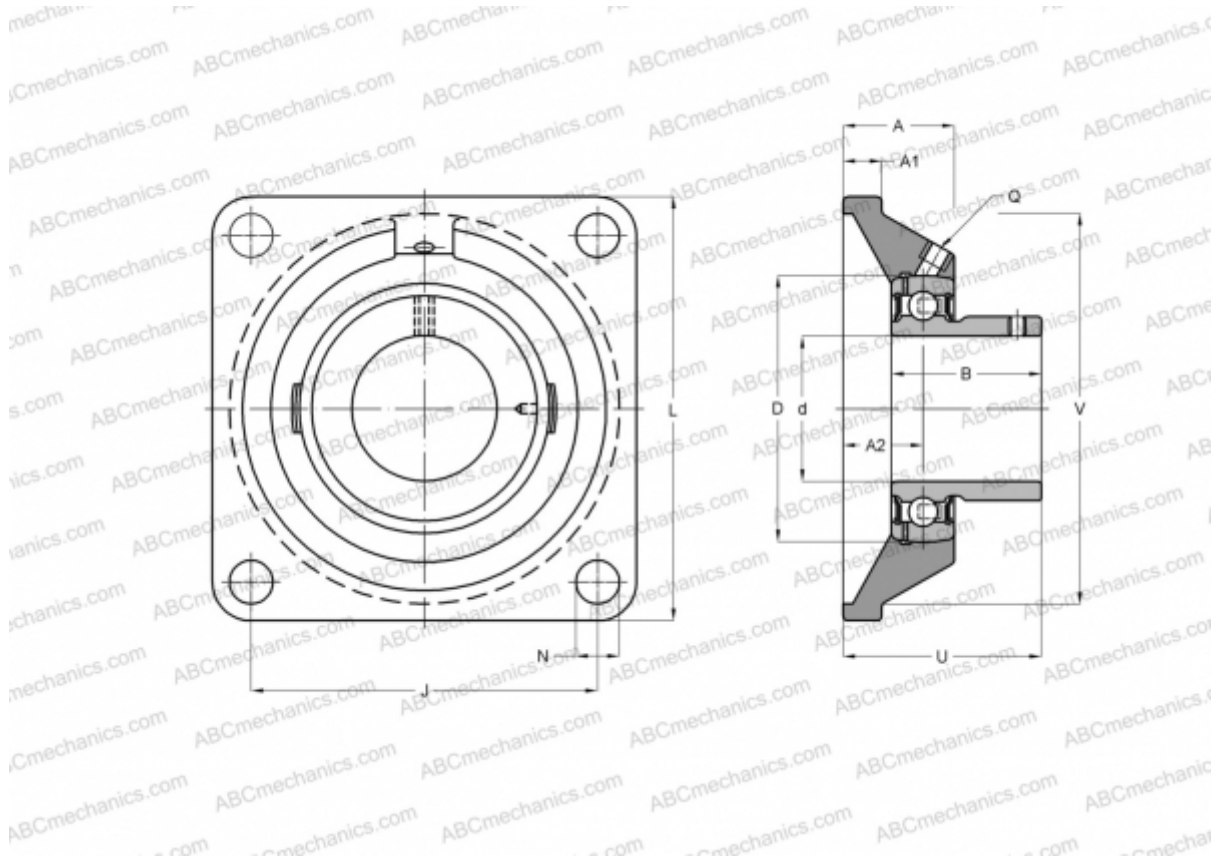

## USF204 ABC

Ball bearing units

TYPE: Housing units, Four-bolt flanged housing units, Cast iron housing, Radial insert ball bearing with grub screws in inner ring, With inner ring extended at one side

### Technical specification

#### DIMENSIONS, MM

d	20,000
D	47,000
B	25,000
L	86,000
A	25,500
J	64,000
A1	11,000
A2	15,000
N	12,000
U	33,000
Q	M6x1

**WEIGHT, KG** 0,600

Bearing US204

Housing F204

**MANUFACTURER** [ABC](#)