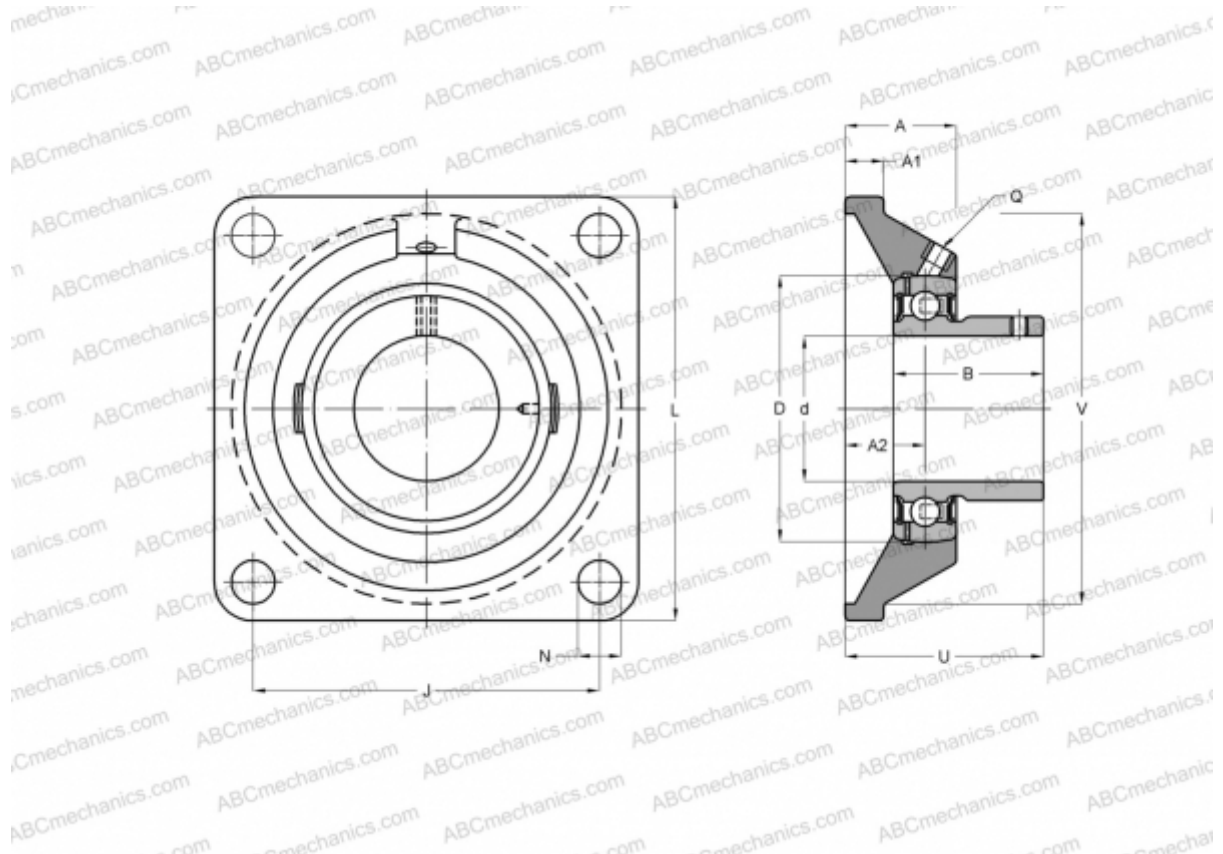

## USFE202 ABC

Ball bearing units

TYPE: Housing units, Four-bolt flanged housing units, Cast iron housing, Radial insert ball bearing with grub screws in inner ring, With inner ring extended at one side, wide base, massive bearing units

### Technical specification

#### DIMENSIONS, MM

d	15,000
D	40,000
B	22,000
L	76,000
A	31,000
J	54,000
A1	9,500
A2	17,000
N	11,500
U	33,000
Q	M6x1

**WEIGHT, KG** 0,400

Bearing US202

Housing FE203

**MANUFACTURER** [ABC](#)