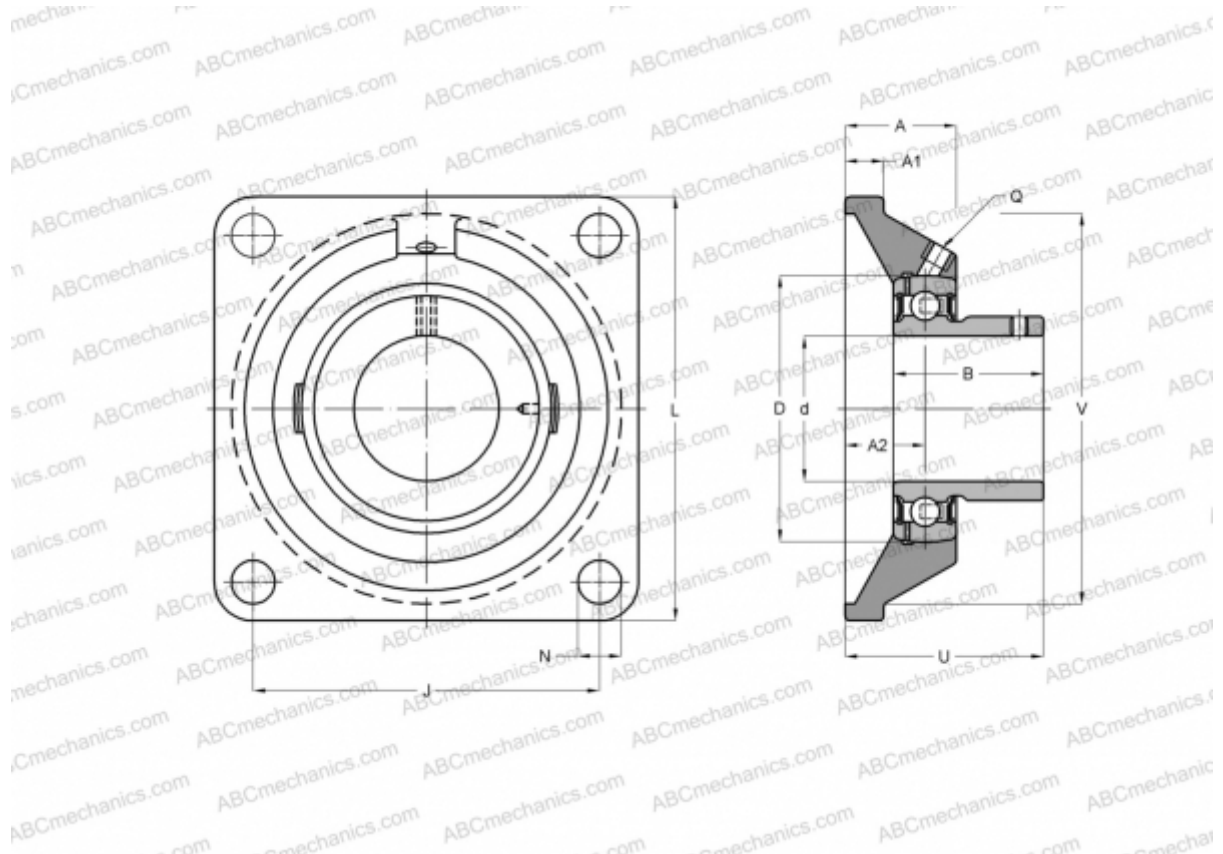

## USFE203 ABC

Ball bearing units

TYPE: Housing units, Four-bolt flanged housing units, Cast iron housing, Radial insert ball bearing with grub screws in inner ring, With inner ring extended at one side, wide base, massive bearing units

### Technical specification

#### DIMENSIONS, MM

d	17,000
D	40,000
B	22,000
L	76,000
A	31,000
J	54,000
A1	9,500
A2	17,000
N	11,500
U	33,000
Q	M6x1

**WEIGHT, KG** 0,400

Bearing US203

Housing FE203

**MANUFACTURER** [ABC](#)