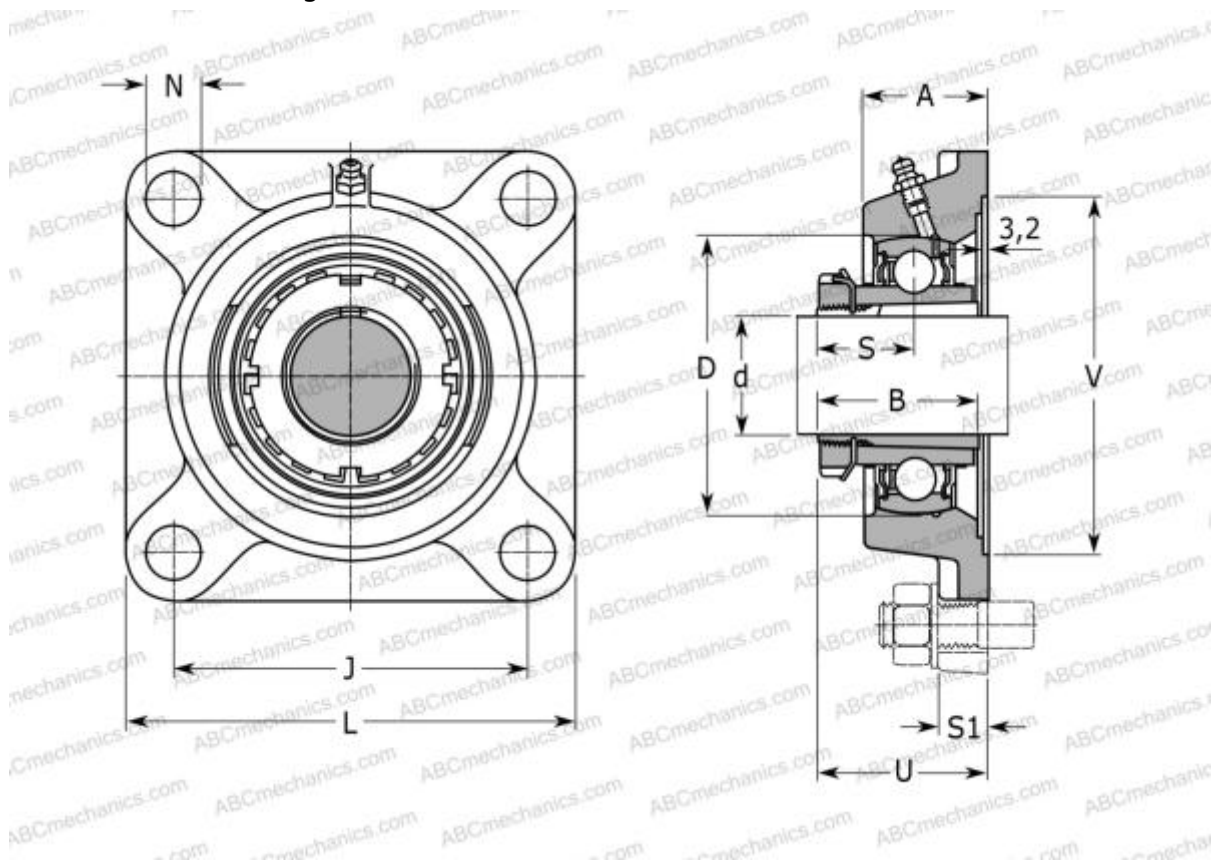

## UKF206H ABC

Ball bearing units

TYPE: Housing units, Four-bolt flanged housing units, Cast iron housing, Radial insert ball bearing with adapter sleeve, With inner ring extended on both sides

### Technical specification

#### DIMENSIONS, MM

d	25,000
D	62,000
B	38,000
L	108,000
A	31,000
J	83,000
A1	13,000
A2	18,000
N	12,000
d3	45,000
U	38,500
Q	M6x1

#### WEIGHT, KG

1,200

Bearing	UK206 +
Housing	F206
Adapter sleeve	H2306