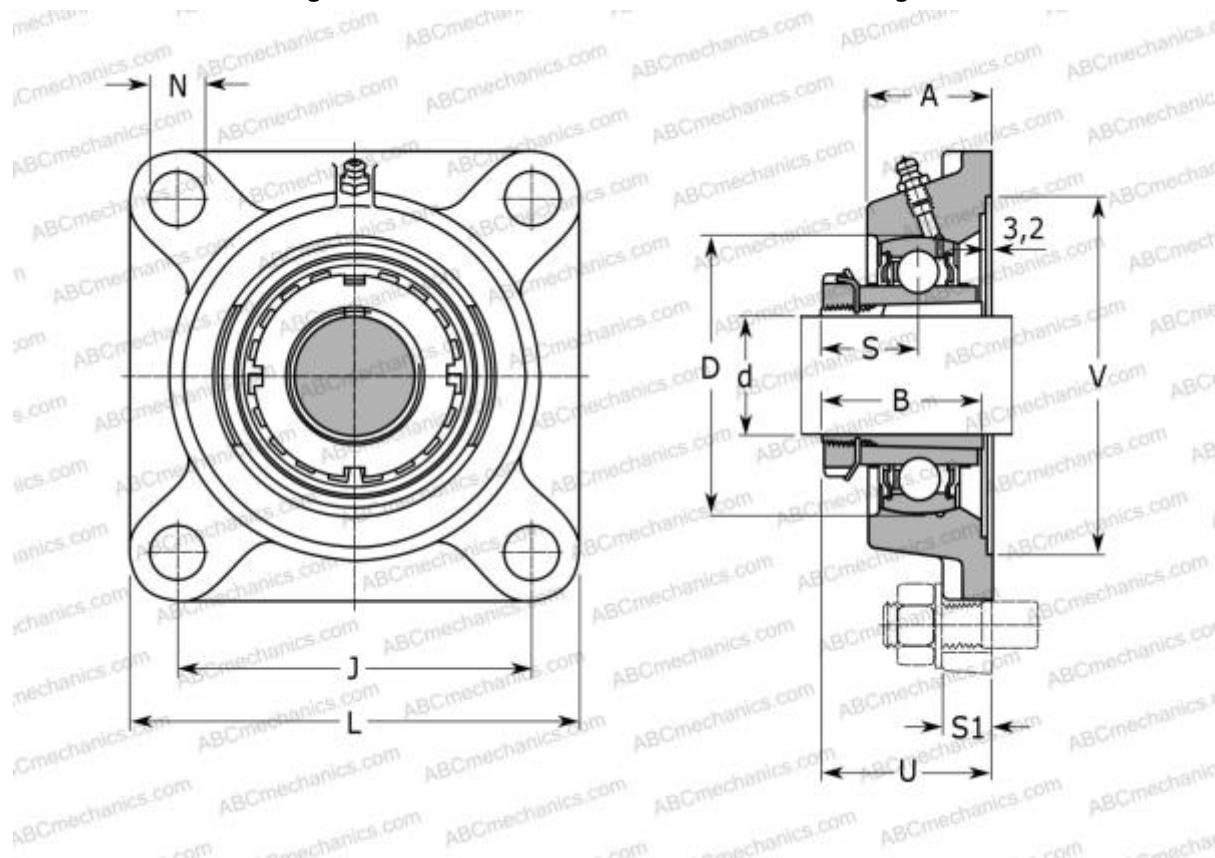

UKFE205H SNR

Ball bearing units

TYPE: Housing units, Four-bolt flanged housing units, Cast iron housing, Radial insert ball bearing with adapter sleeve, With inner ring extended on both sides, massive bearing units

Technical specification

DIMENSIONS, MM

d	20,000
D	52,000
B	35,000
L	95,000
A	30,000
J	70,000
A1	11,000
A2	19,000
N	11,500
S	18,500
d3	38,000
U	37,500
Q	R1/8"

Bearing	UK205 +
Housing	FE205
Adapter sleeve	H2305

WEIGHT, KG 0,800