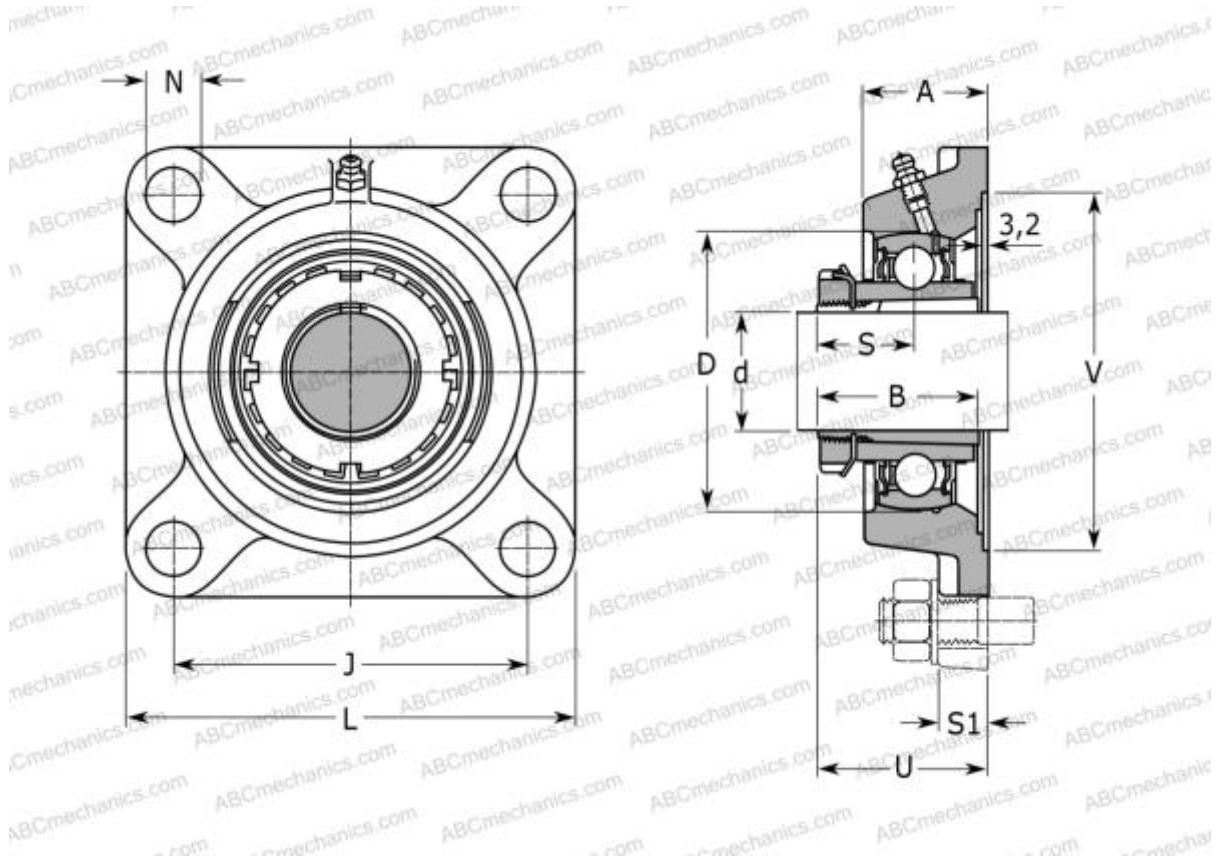

## UKFE206H ABC

Ball bearing units

TYPE: Housing units, Four-bolt flanged housing units, Cast iron housing, Radial insert ball bearing with adapter sleeve, With inner ring extended on both sides, massive bearing units

### Technical specification

#### DIMENSIONS, MM

d	25,000
D	62,000
B	38,000
L	108,000
A	33,500
J	82,500
A1	12,000
A2	20,000
N	11,500
S	20,500
d3	45,000
U	40,500
Q	R1/8"

**WEIGHT, KG** 1,200

Bearing	UK206 +
Housing	FE206
Adapter sleeve	H2306