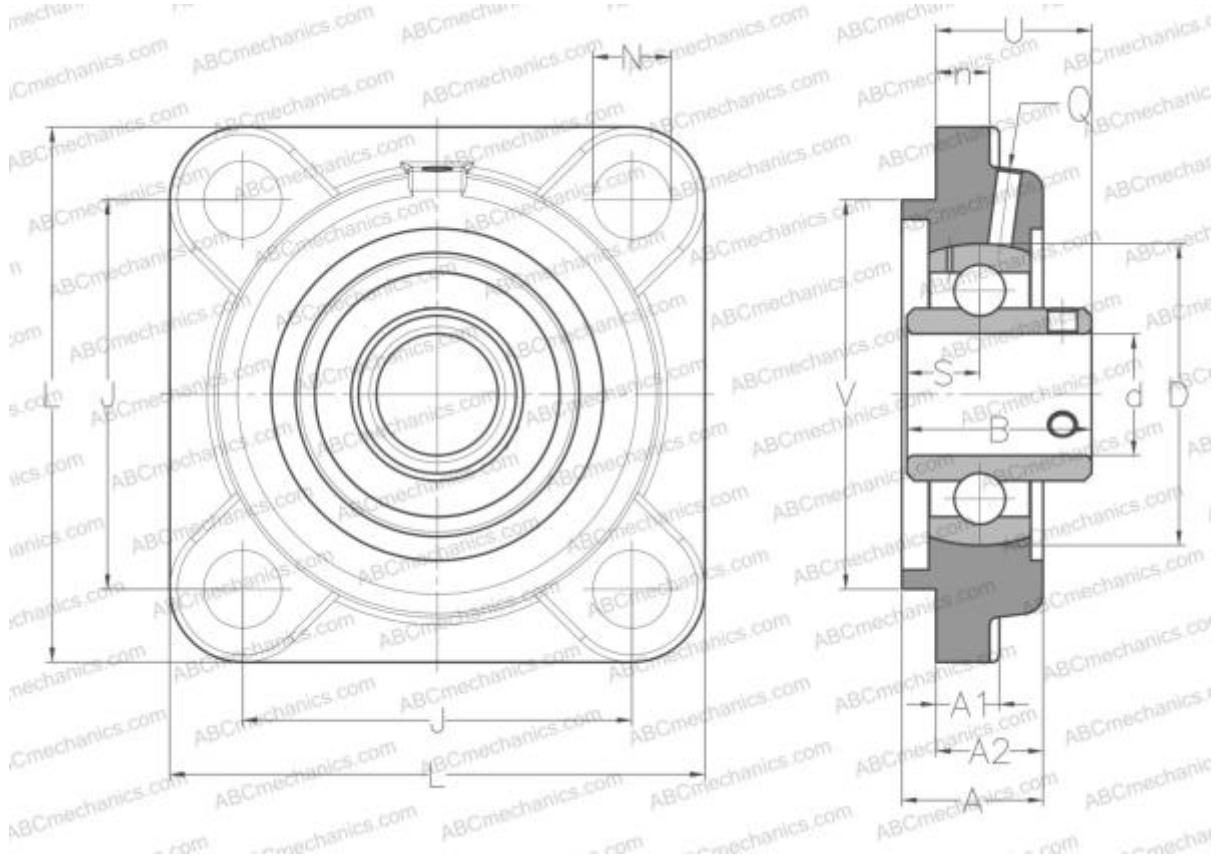

## UCFS307 ABC

Ball bearing units

TYPE: Housing units, Four-bolt flanged housing units, Cast iron housing, Radial insert ball bearing with grub screws in inner ring, With inner ring extended on both sides, with centring rim

### Technical specification

#### DIMENSIONS, MM

d	35,000
D	80,000
B	48,000
L	135,000
A	36,000
J	100,000
A1	16,000
A2	27,000
N	19,000
S	19,000
U	40,000
V	100,000
n	11,000
Q	M6x1