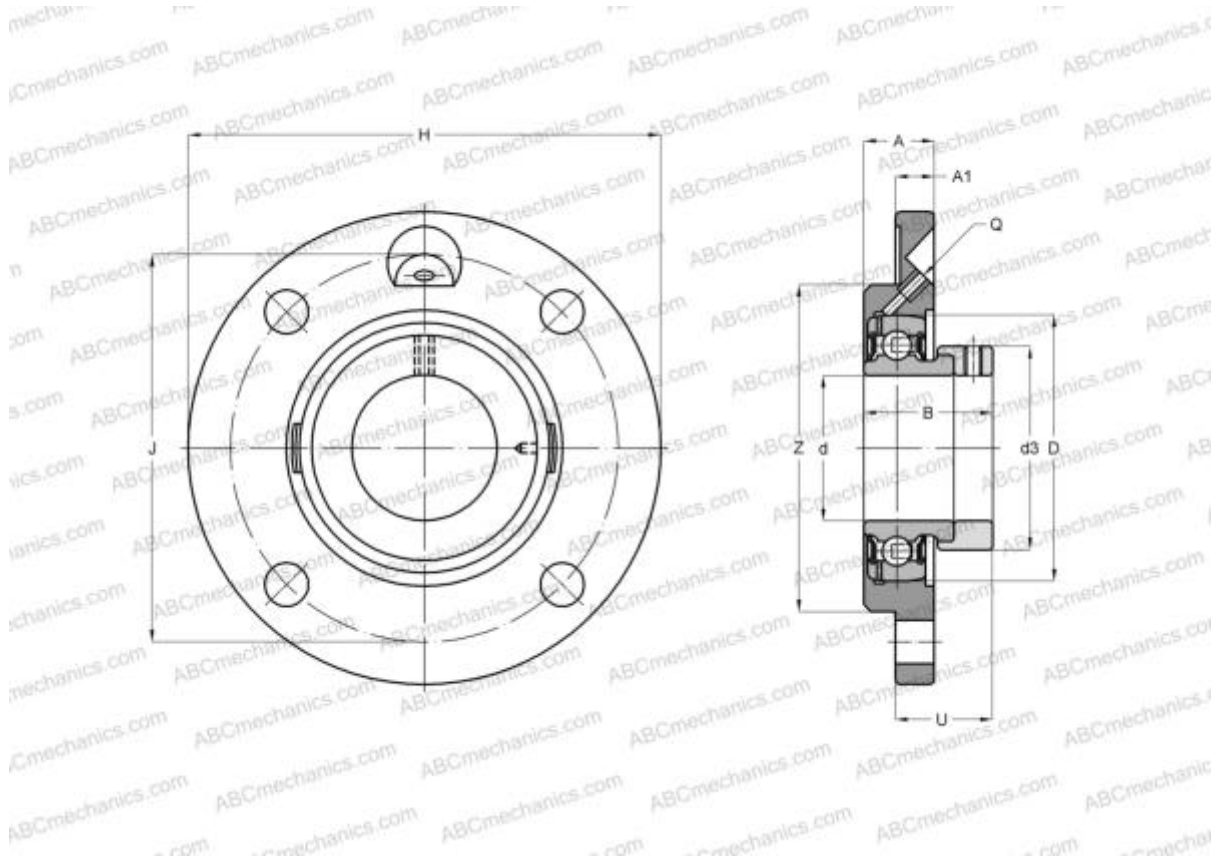

## ESFCE201 ABC

Ball bearing units

TYPE: Housing units, Four-bolt flanged housing units, Cast iron housing, Radial insert ball bearing with eccentric locking collar, With inner ring extended at one side, round flanged

### Technical specification

#### DIMENSIONS, MM

d	12,000
D	40,000
B	28,600
H	100,000
A	18,000
J	78,000
A1	8,000
N	9,000
d3	28,600
U	20,100
Z	62,000
Q	M6x1

**WEIGHT, KG** 0,500

Bearing	ES201
Housing	FCE203