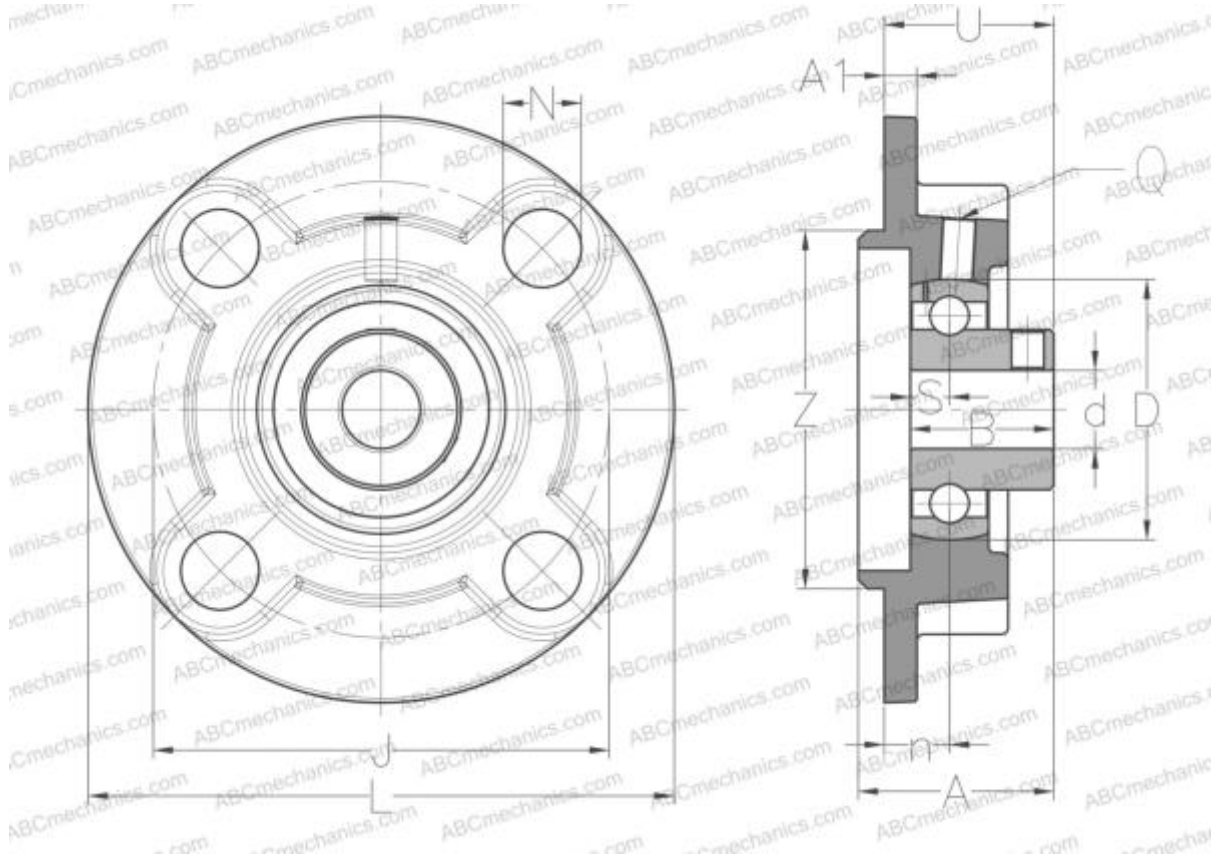

USFC203 ABC

Ball bearing units

TYPE: Housing units, Four-bolt flanged housing units, Cast iron housing, Radial insert ball bearing with grub screws in inner ring, With inner ring extended at one side, with centring rim, round flanged

Technical specification

DIMENSIONS, MM

d	17,000
D	40,000
B	22,000
H	90,000
A	23,000
J	70,000
A1	5,000
N	12,000
S	6,000
U	26,000
Z	55,000
n	10,000
Q	M6x1

Bearing	US203
Housing	FC203

MANUFACTURER

[ABC](#)

INTERCHANGE

SNR	USFC203
-----	-------------------------

WEIGHT, KG 0,500