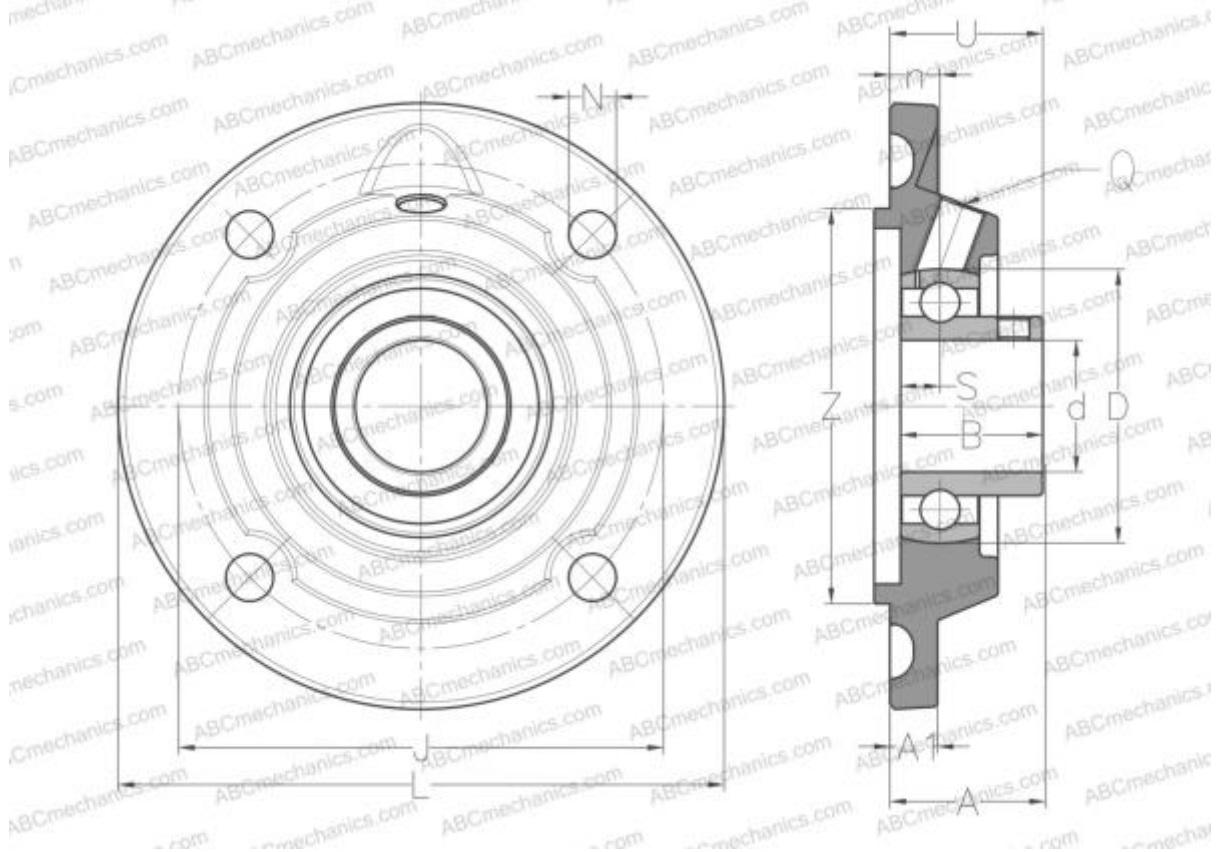

## USFEE205 ABC

Ball bearing units

TYPE: Housing units, Four-bolt flanged housing units, Cast iron housing, Radial insert ball bearing with grub screws in inner ring, With inner ring extended at one side, massive bearing units, round flanged

### Technical specification

#### DIMENSIONS, MM

d	25,000
D	52,000
B	27,000
H	115,000
A	23,500
J	92,000
A1	9,000
N	9,000
S	7,500
U	29,000
Z	75,000
n	9,500
Q	R1/8"

**WEIGHT, KG** 0,800

Bearing	US205
Housing	FEE205