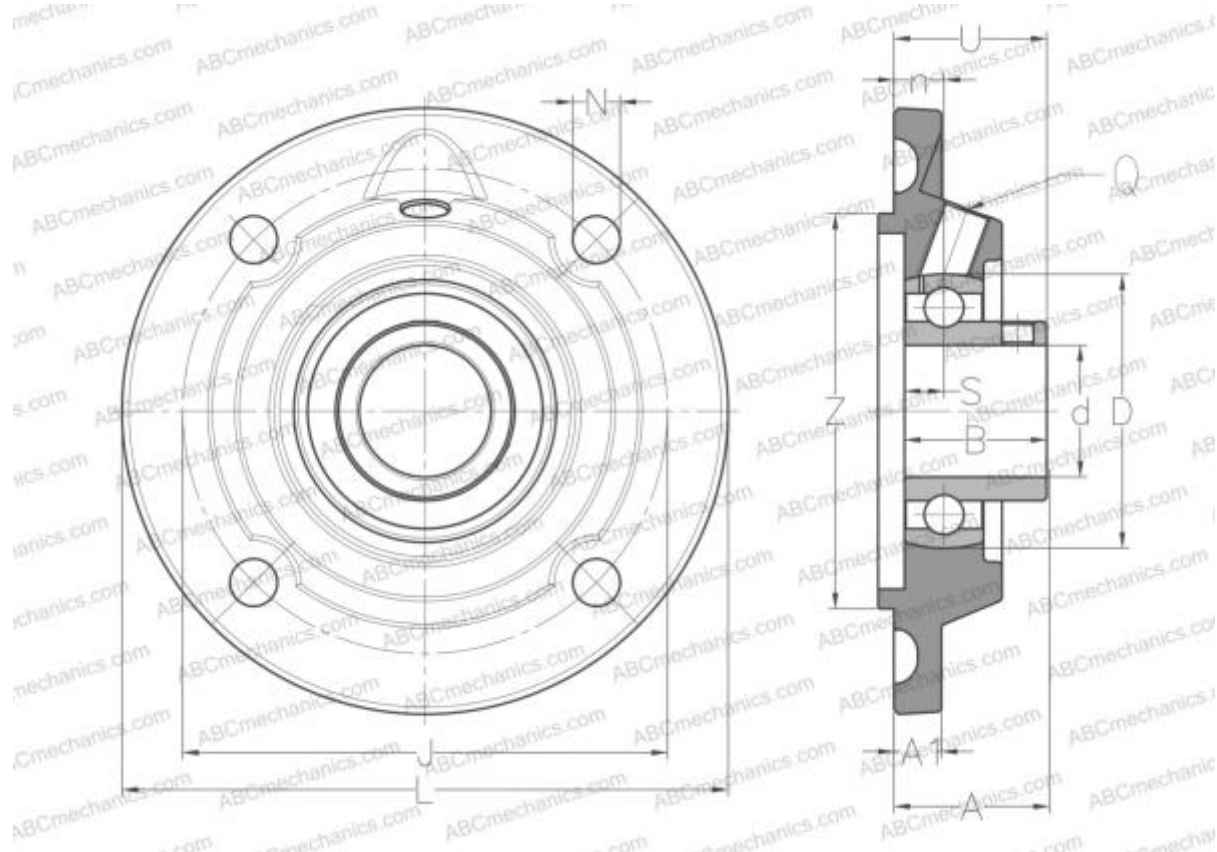

## USFEE206 ABC

Ball bearing units

TYPE: Housing units, Four-bolt flanged housing units, Cast iron housing, Radial insert ball bearing with grub screws in inner ring, With inner ring extended at one side, massive bearing units, round flanged

### Technical specification

#### DIMENSIONS, MM

d	30,000
D	62,000
B	30,000
H	127,000
A	27,000
J	105,000
A1	9,500
N	9,000
S	8,000
U	32,500
Z	85,000
n	10,500
Q	R1/8"

Bearing	US206
Housing	FEE206