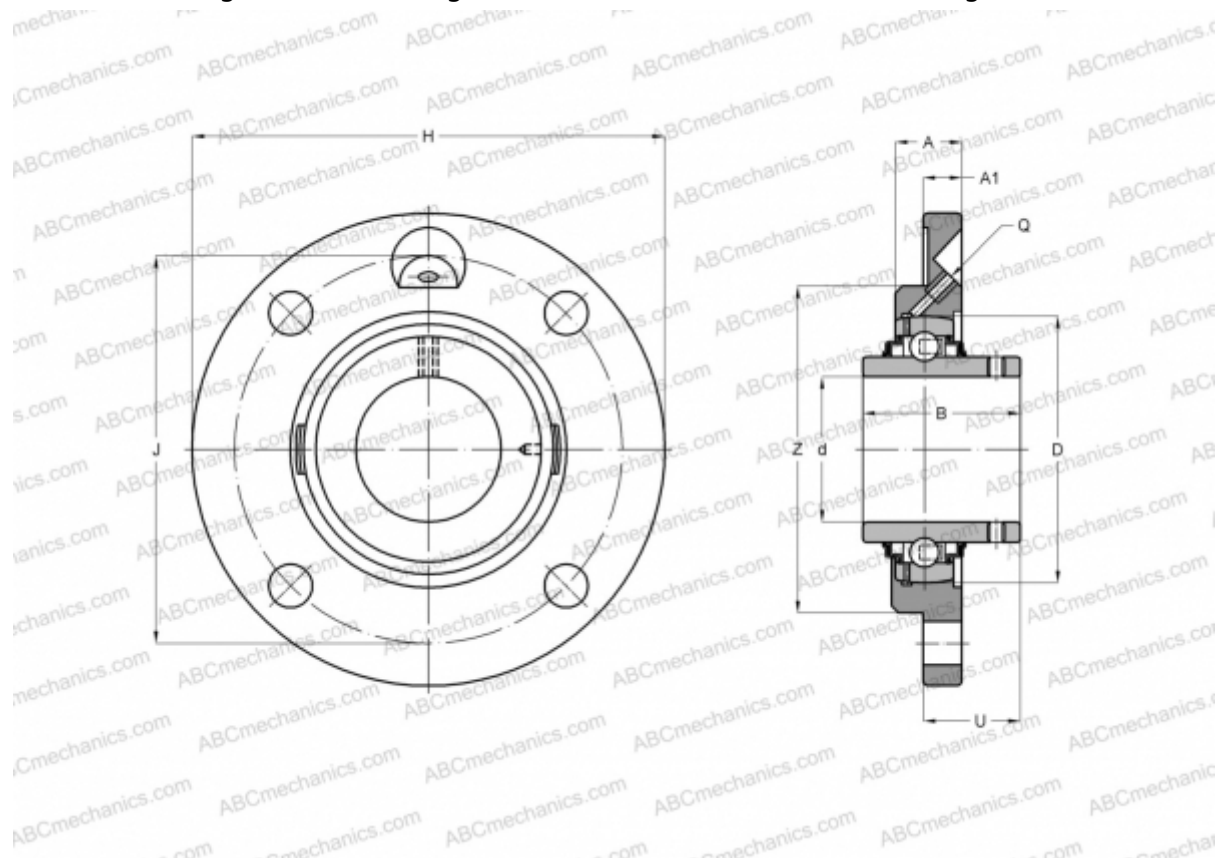

## UKFCE205H ABC

Ball bearing units

TYPE: Housing units, Four-bolt flanged housing units, Cast iron housing, Radial insert ball bearing with grub screws in inner ring, With inner ring extended on both sides, round flanged

### Technical specification

#### DIMENSIONS, MM

d	20,000
D	52,000
B	35,000
H	115,000
A	20,000
J	90,000
A1	9,000
N	9,000
S	18,500
d3	38,000
U	21,000
Z	70,000
Q	M6x1

Bearing	UK205 +
Housing	FCE205
Adapter sleeve	H2305