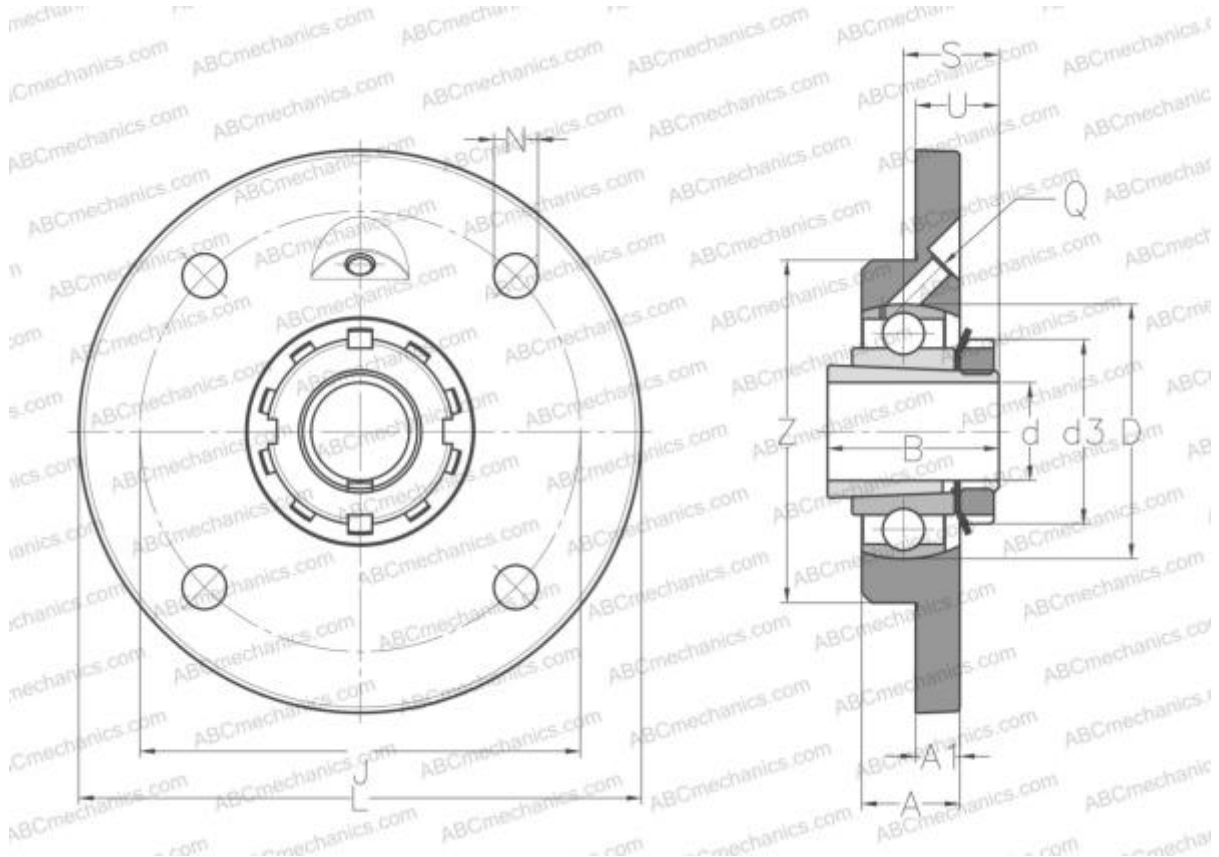

## UKFCE205H ABC

Ball bearing units

TYPE: Housing units, Four-bolt flanged housing units, Cast iron housing, Radial insert ball bearing with adapter sleeve, With inner ring extended on both sides, round flanged

### Technical specification

#### DIMENSIONS, MM

d	20,000
D	52,000
B	35,000
H	115,000
A	20,000
J	90,000
A1	9,000
N	9,000
S	18,500
d3	38,000
U	21,000
Z	70,000
Q	M6x1

Bearing	UK205 +
Housing	FCE205
Adapter sleeve	H2305

#### INTERCHANGE

SNR	<a href="#">UKFCE205H</a>
-----	---------------------------

**WEIGHT, KG** 0,800