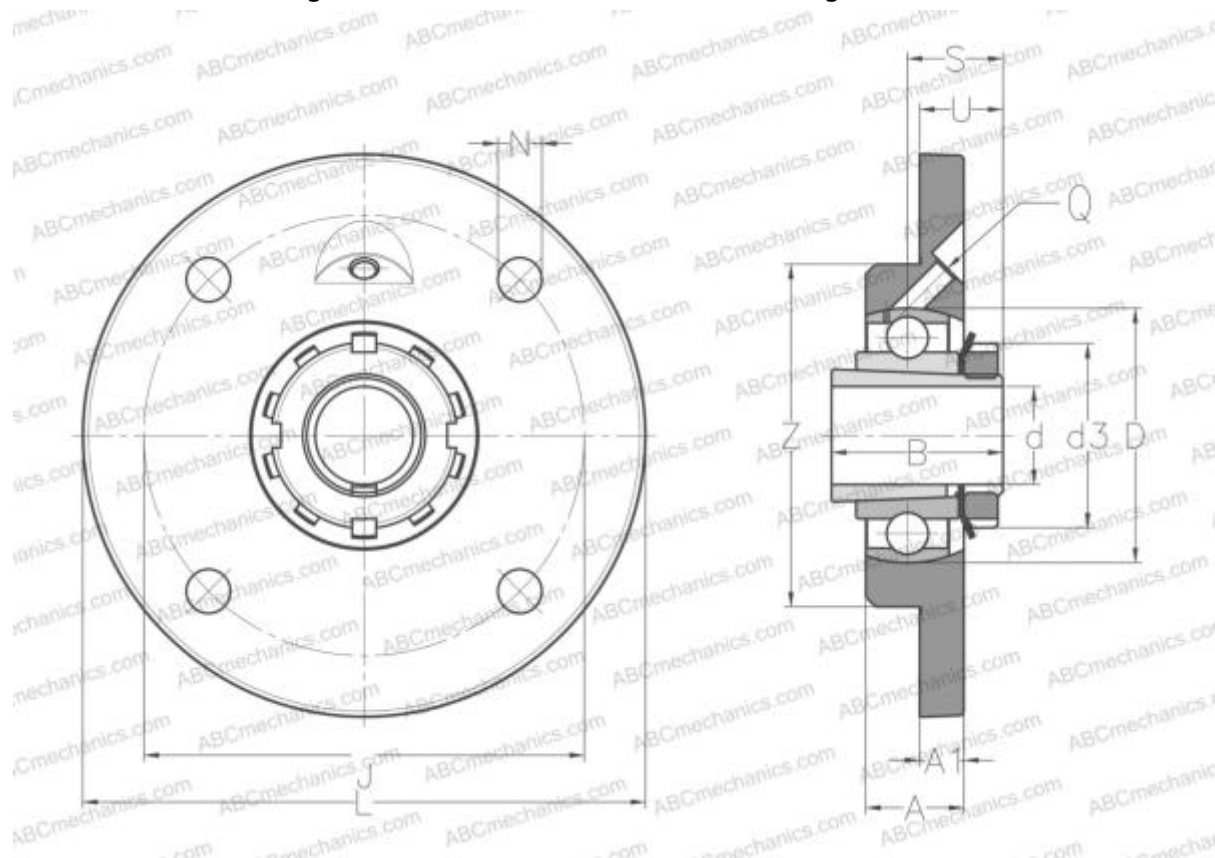

## UKFCE207H ABC

Ball bearing units

TYPE: Housing units, Four-bolt flanged housing units, Cast iron housing, Radial insert ball bearing with adapter sleeve, With inner ring extended on both sides, round flanged

### Technical specification

#### DIMENSIONS, MM

d	30,000
D	72,000
B	43,000
H	135,000
A	21,000
J	110,000
A1	10,000
N	11,500
S	22,500
d3	52,000
U	23,500
Z	90,000
Q	M6x1

Bearing	UK207 +
Housing	FCE207
Adapter sleeve	H2307

#### INTERCHANGE

SNR	<a href="#">UKFCE207H</a>
-----	---------------------------

**WEIGHT, KG** 1,300