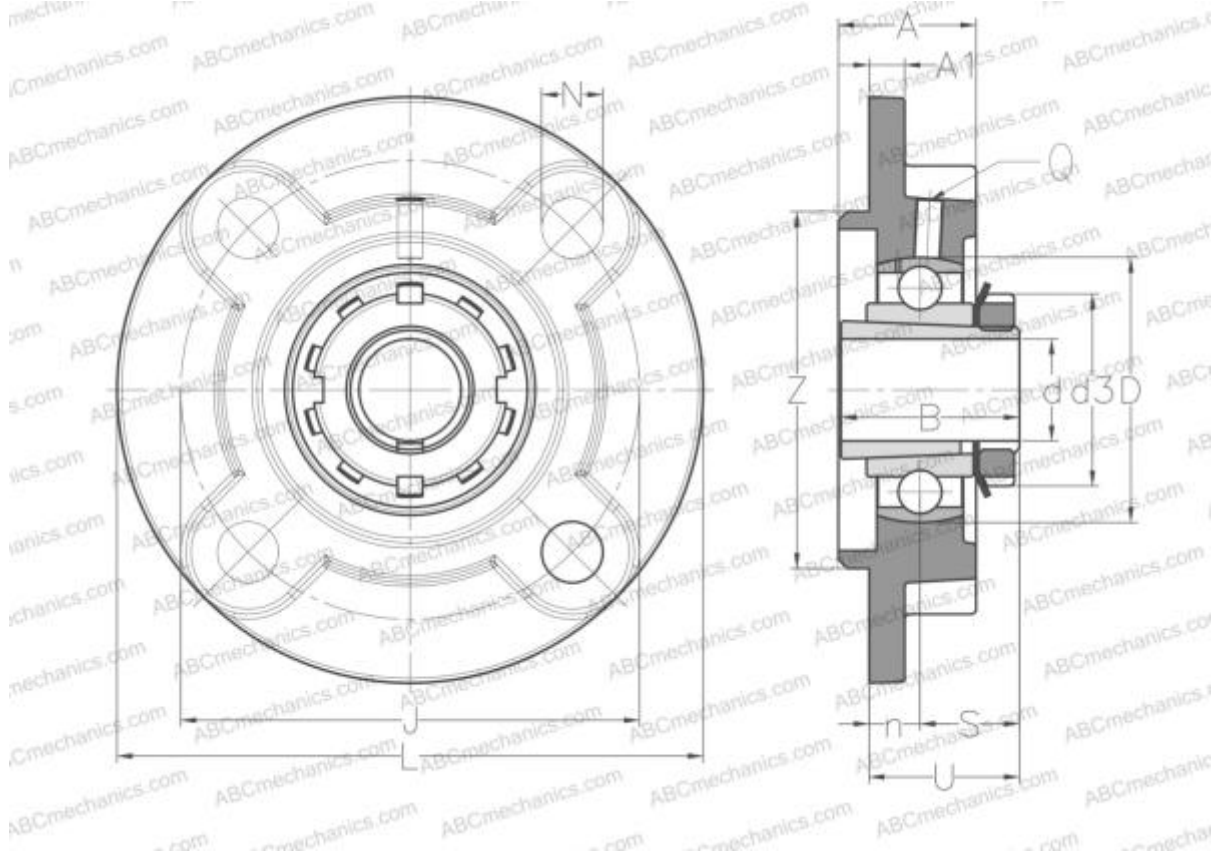

## UKFC205H ABC

Ball bearing units

TYPE: Housing units, Four-bolt flanged housing units, Cast iron housing, Radial insert ball bearing with adapter sleeve, With inner ring extended on both sides, with centring rim, round flanged

### Technical specification

#### DIMENSIONS, MM

d	20,000
D	52,000
B	35,000
H	115,000
A	27,000
J	90,000
A1	7,000
N	12,000
S	18,500
d3	38,000
U	28,500
Z	70,000
n	10,000
Q	M6x1