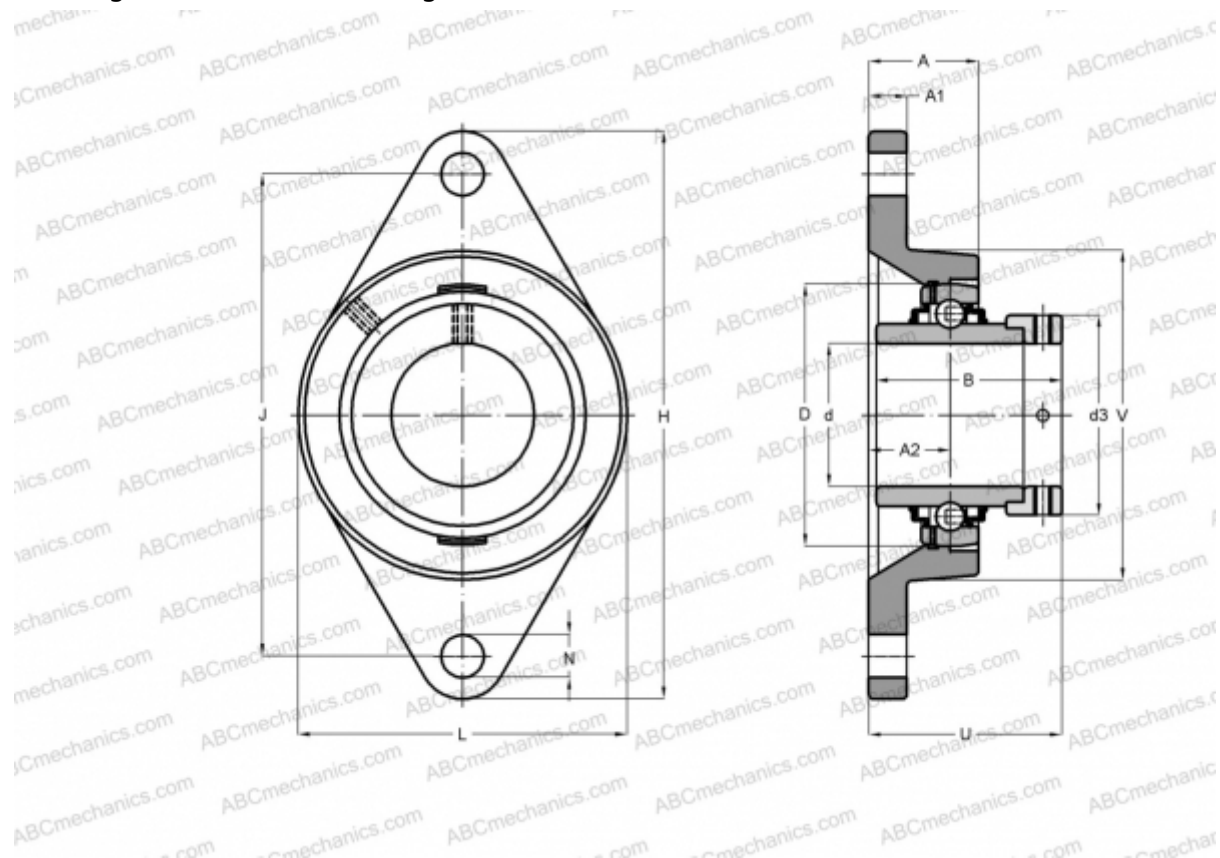

EXFLE204 ABC

Ball bearing units

TYPE: Housing units, Two-bolt flanged housing units, Cast iron housing, Radial insert ball bearing with eccentric locking collar, With inner ring extended on both sides

Technical specification

DIMENSIONS, MM

d	20,000
D	47,000
B	43,500
L	61,000
H	112,000
A	30,300
J	90,000
A1	10,000
A2	19,000
N	11,500
S	17,000
d3	33,300
U	45,500
Q	R1/8"

WEIGHT, KG

	0,500
Bearing	EX204
Housing	FLE204

MANUFACTURER

[ABC](#)