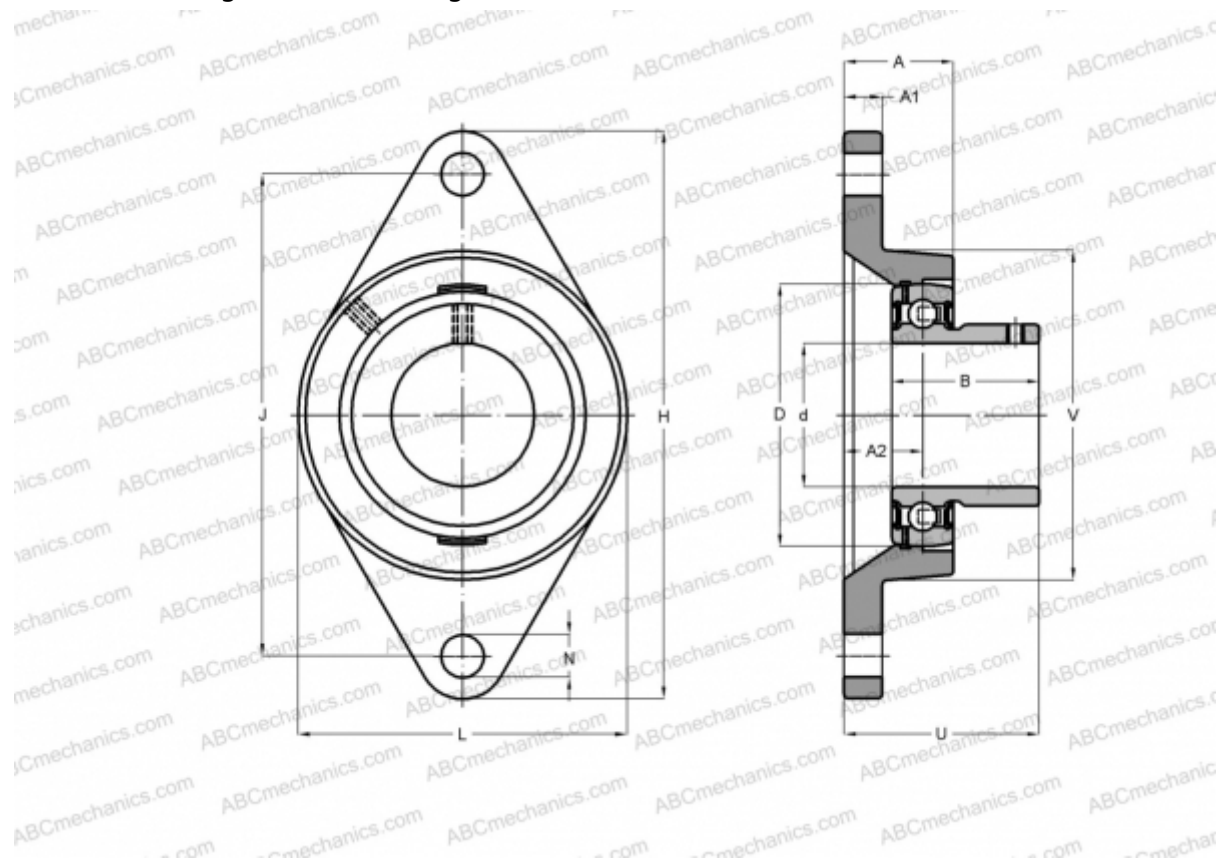

## USFLE203 ABC

Ball bearing units

TYPE: Housing units, Two-bolt flanged housing units, Cast iron housing, Radial insert ball bearing with grub screws in inner ring, With inner ring extended at one side

### Technical specification

#### DIMENSIONS, MM

d	17,000
D	40,000
B	22,000
L	61,000
H	112,000
A	30,300
J	90,000
A1	10,000
A2	19,000
N	11,500
S	6,000
U	35,000
Q	R1/8"

Bearing	US203
Housing	FLE203

#### WEIGHT, KG

0,400