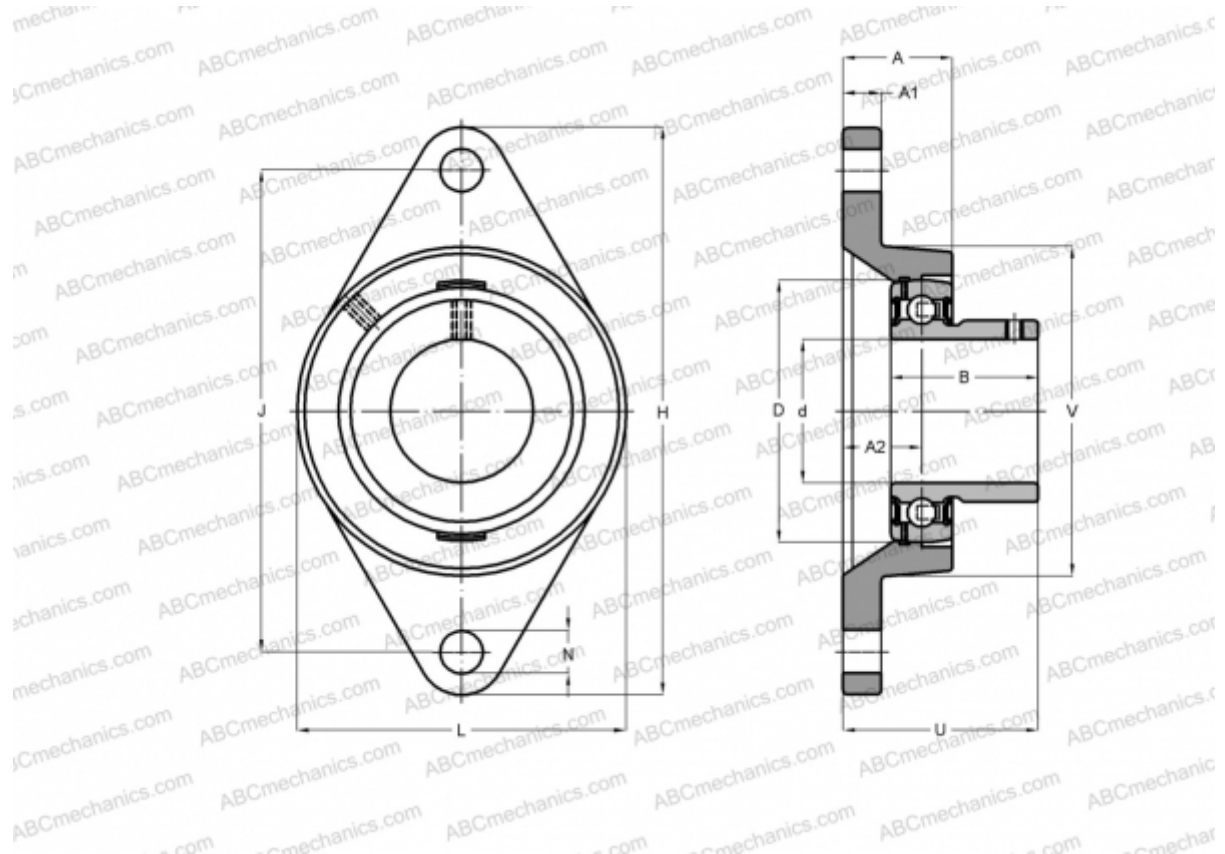

## USFL202 ABC

Ball bearing units

TYPE: Housing units, Two-bolt flanged housing units, Cast iron housing, Radial insert ball bearing with grub screws in inner ring, With inner ring extended at one side, wide base, massive bearing units

### Technical specification

#### DIMENSIONS, MM

d	15,000
D	40,000
B	22,000
L	57,000
H	99,000
A	25,500
J	76,500
A1	11,000
A2	15,000
N	12,000
S	6,000
U	31,000
Q	M6x1

**WEIGHT, KG** 0,300

Bearing	US202
Housing	FL203