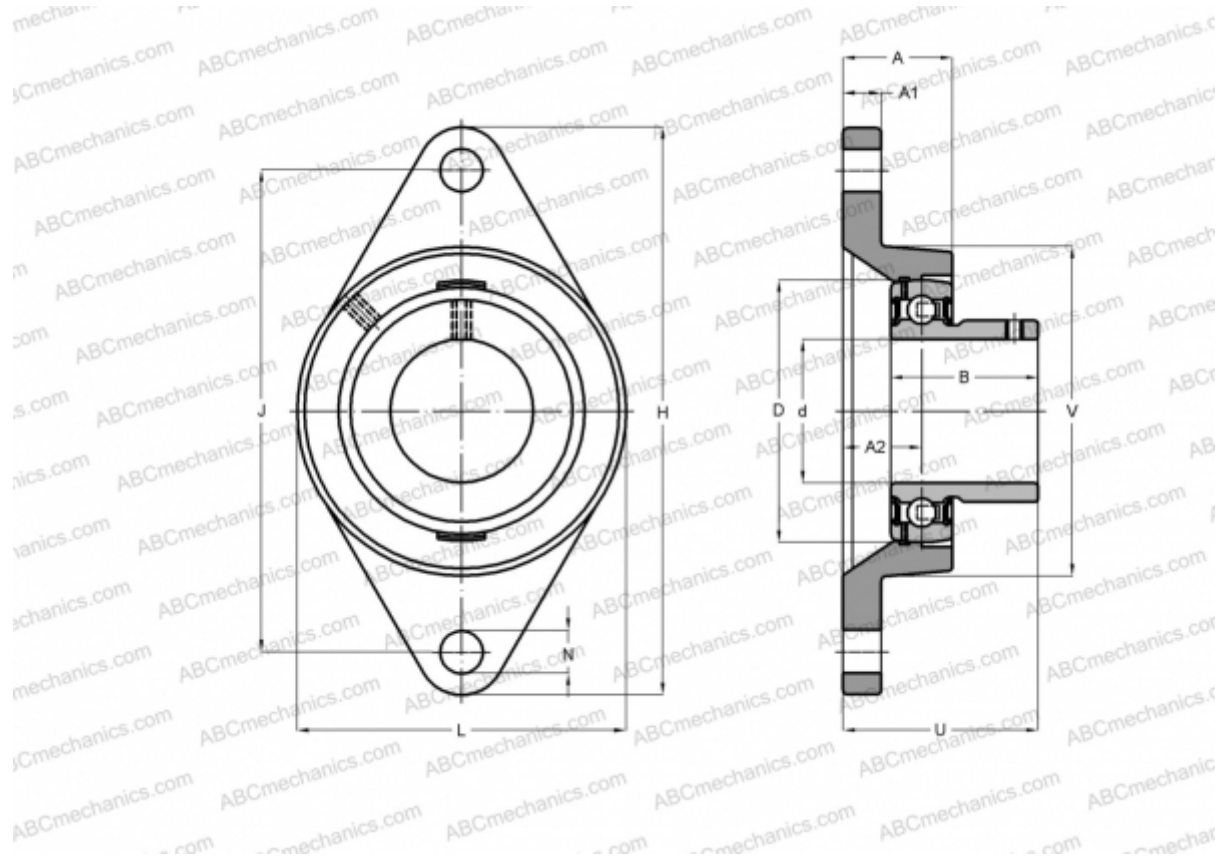

## USFL203 ABC

Ball bearing units

TYPE: Housing units, Two-bolt flanged housing units, Cast iron housing, Radial insert ball bearing with grub screws in inner ring, With inner ring extended at one side, wide base, massive bearing units

### Technical specification

#### DIMENSIONS, MM

d	17,000
D	40,000
B	22,000
L	57,000
H	99,000
A	25,500
J	76,500
A1	11,000
A2	15,000
N	12,000
S	6,000
U	31,000
Q	M6x1

**WEIGHT, KG** 0,400

Bearing	US203
Housing	FL203