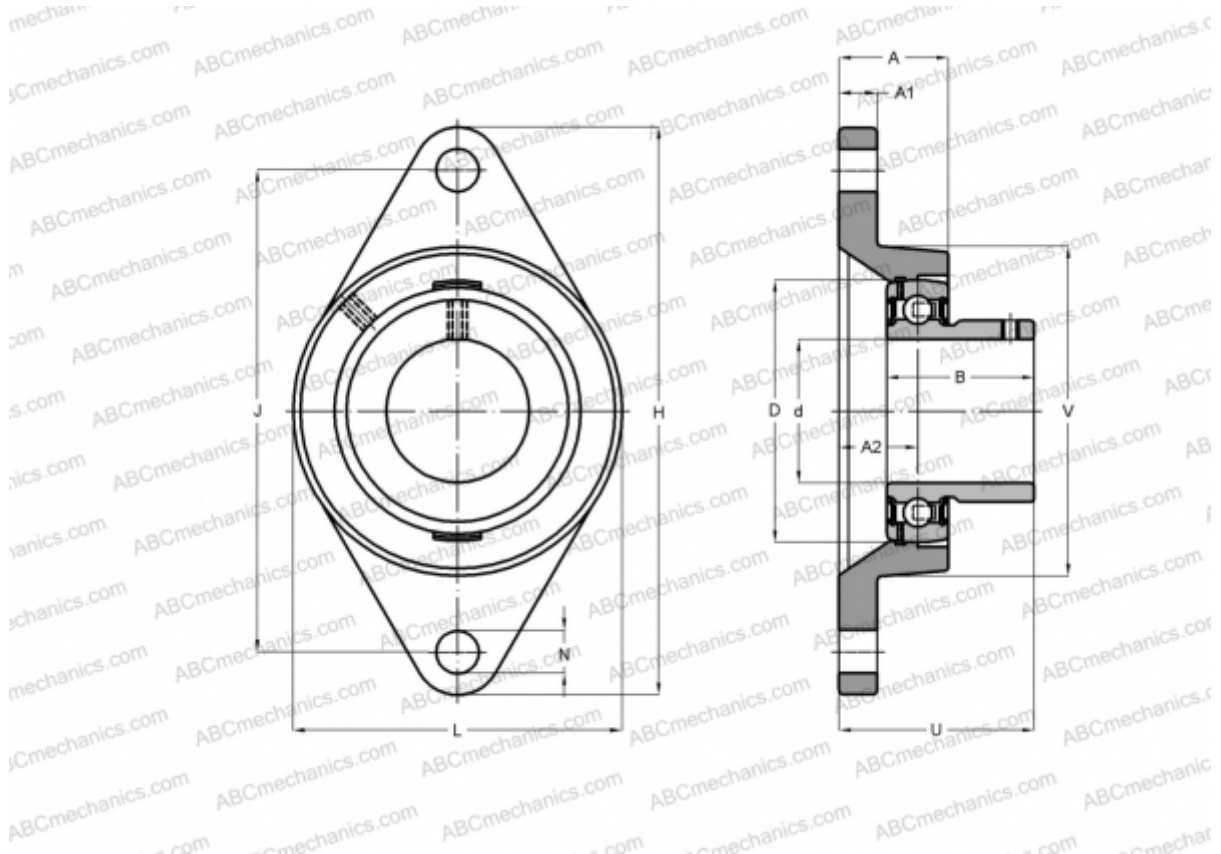

## USFL204 ABC

Ball bearing units

TYPE: Housing units, Two-bolt flanged housing units, Cast iron housing, Radial insert ball bearing with grub screws in inner ring, With inner ring extended at one side, wide base, massive bearing units

### Technical specification

#### DIMENSIONS, MM

d	20,000
D	47,000
B	25,000
L	60,000
H	113,000
A	25,500
J	90,000
A1	11,000
A2	15,000
N	12,000
S	7,000
U	33,000
Q	M6x1

Bearing	US204
Housing	FL204

#### WEIGHT, KG

0,400