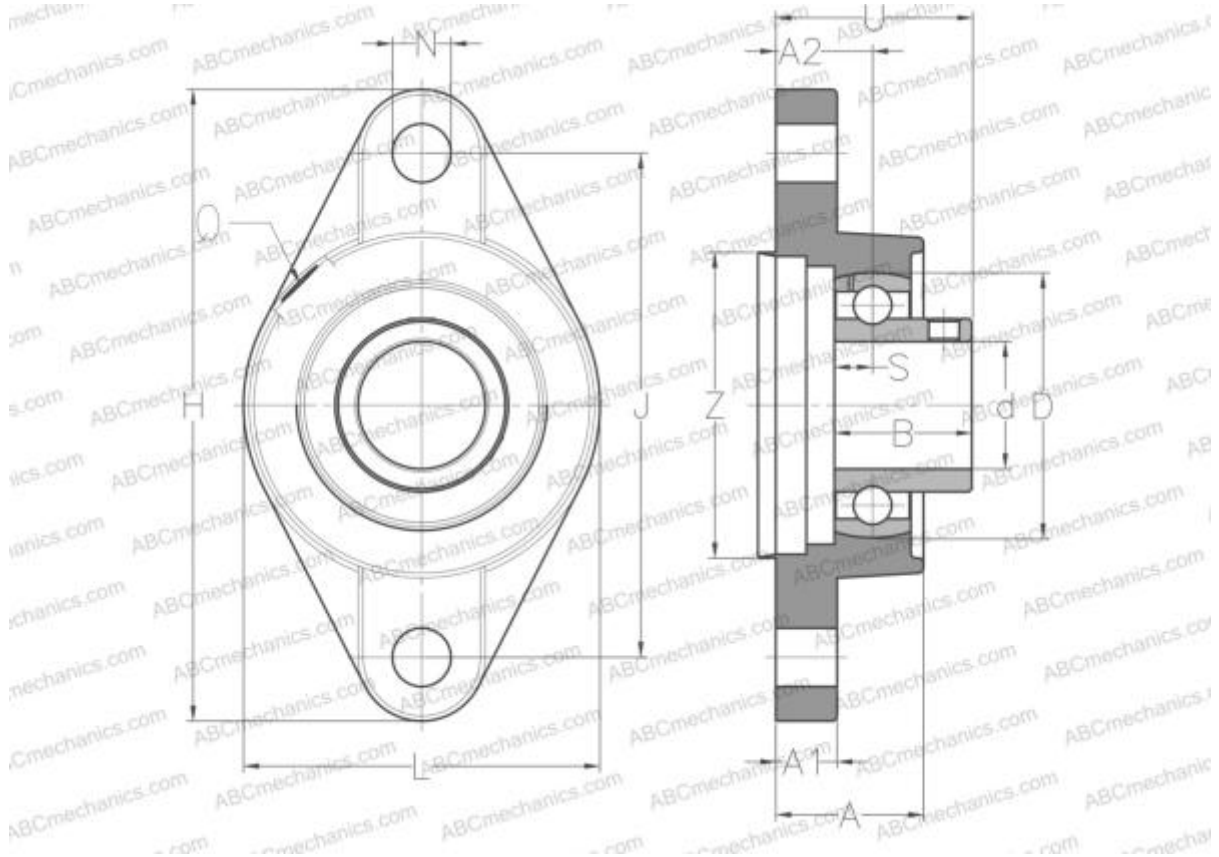

## USFLZ204 ABC

Ball bearing units

TYPE: Housing units, Two-bolt flanged housing units, Cast iron housing, Radial insert ball bearing with grub screws in inner ring, With inner ring extended at one side, with centring rim

### Technical specification

#### DIMENSIONS, MM

d	20,000
D	47,000
B	25,000
L	60,500
H	112,500
A	32,000
J	90,000
A1	10,000
A2	19,000
N	11,500
S	7,000
U	37,000
Z	55,000
Q	R1/8"