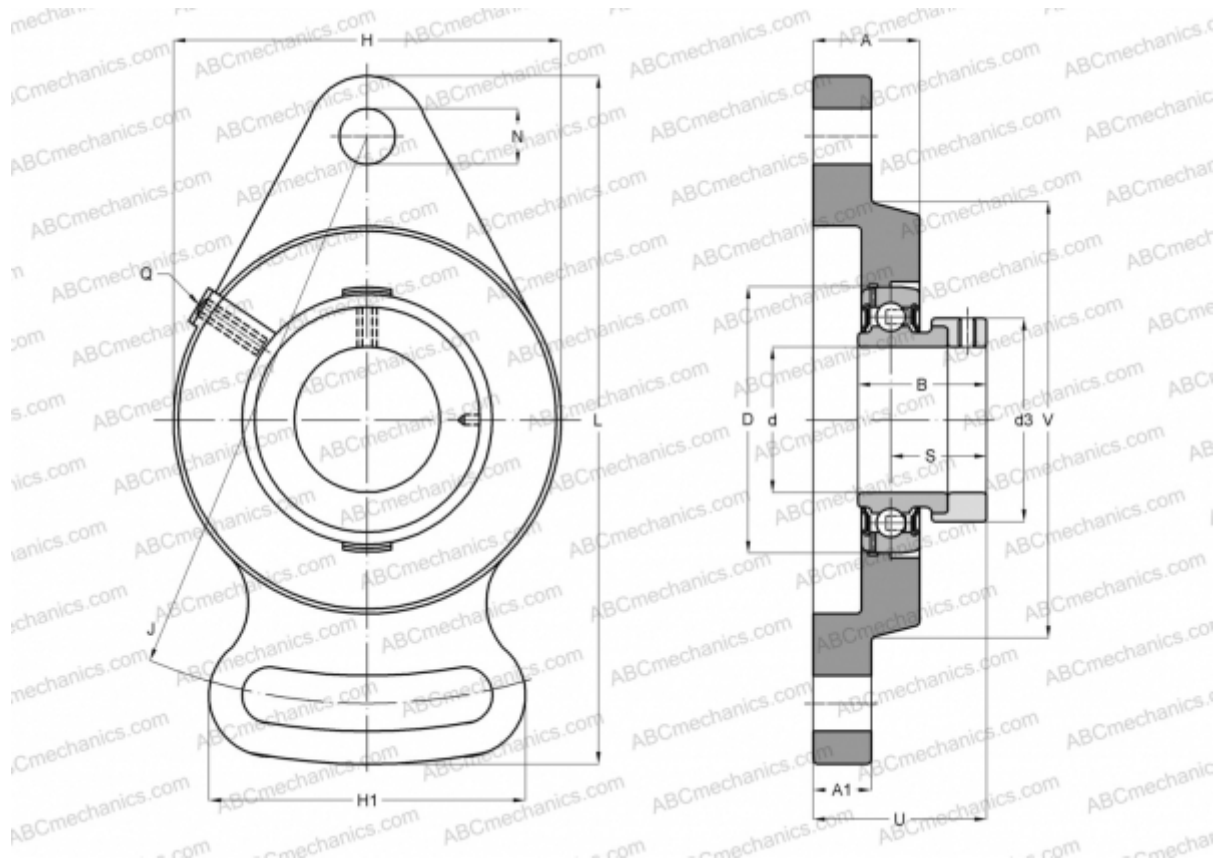

## ESFAE205 ABC

Ball bearing units

TYPE: Housing units, Take-up housing units, Cast iron housing, Radial insert ball bearing with eccentric locking collar, With inner ring extended at one side

### Technical specification

#### DIMENSIONS, MM

d	25,000
D	52,000
B	30,900
L	124,000
H	70,000
A	22,500
J	99,000
A1	11,000
A2	12,500
H1	63,000
N	11,500
S	7,500
d3	38,100
U	35,900
Z	63,500

#### DIMENSIONS, MM

Q	R1/8"
---	-------