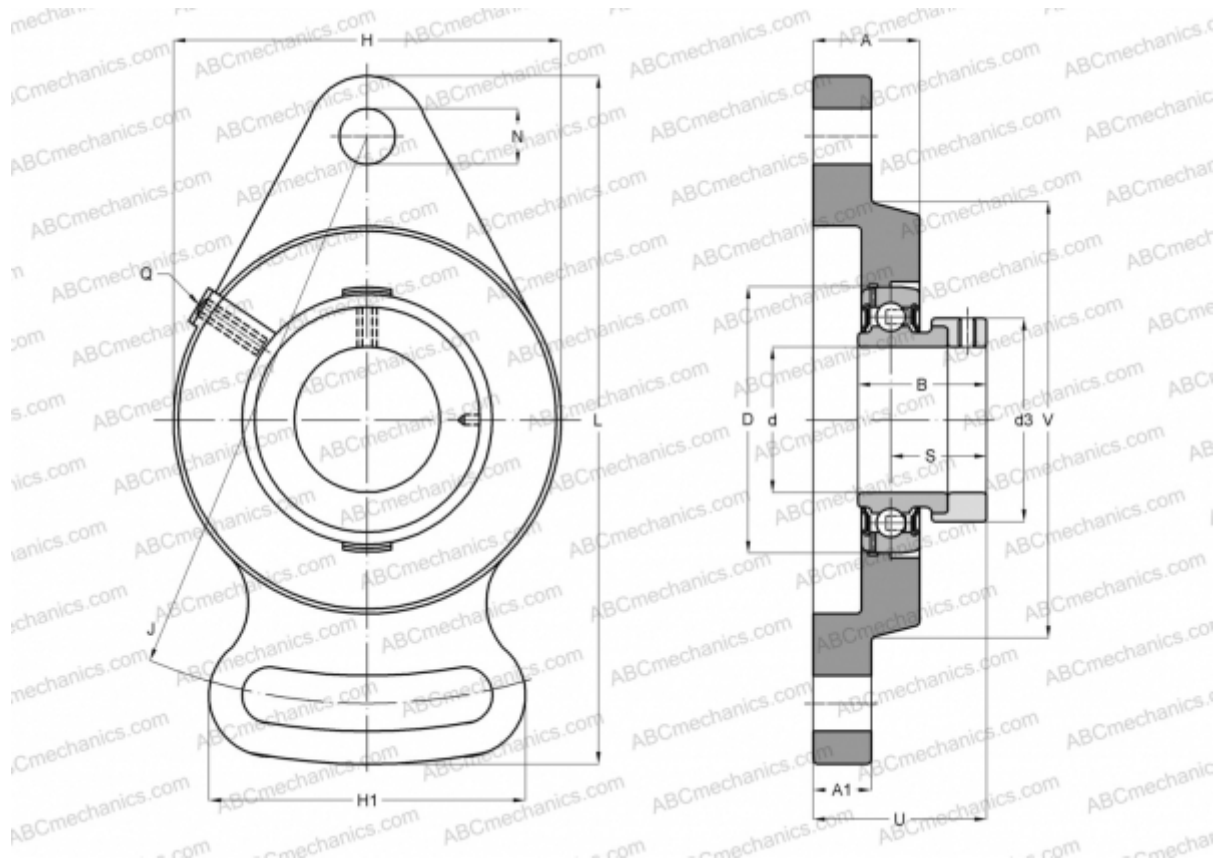

## ESFAE206 ABC

Ball bearing units

TYPE: Housing units, Take-up housing units, Cast iron housing, Radial insert ball bearing with eccentric locking collar, With inner ring extended at one side

### Technical specification

#### DIMENSIONS, MM

d	30,000
D	62,000
B	35,700
L	142,000
H	80,000
A	24,000
J	117,000
A1	12,000
A2	13,000
H1	65,000
N	11,500
S	9,000
d3	44,500
U	39,700
Z	73,000

#### DIMENSIONS, MM

Q	R1/8"
---	-------