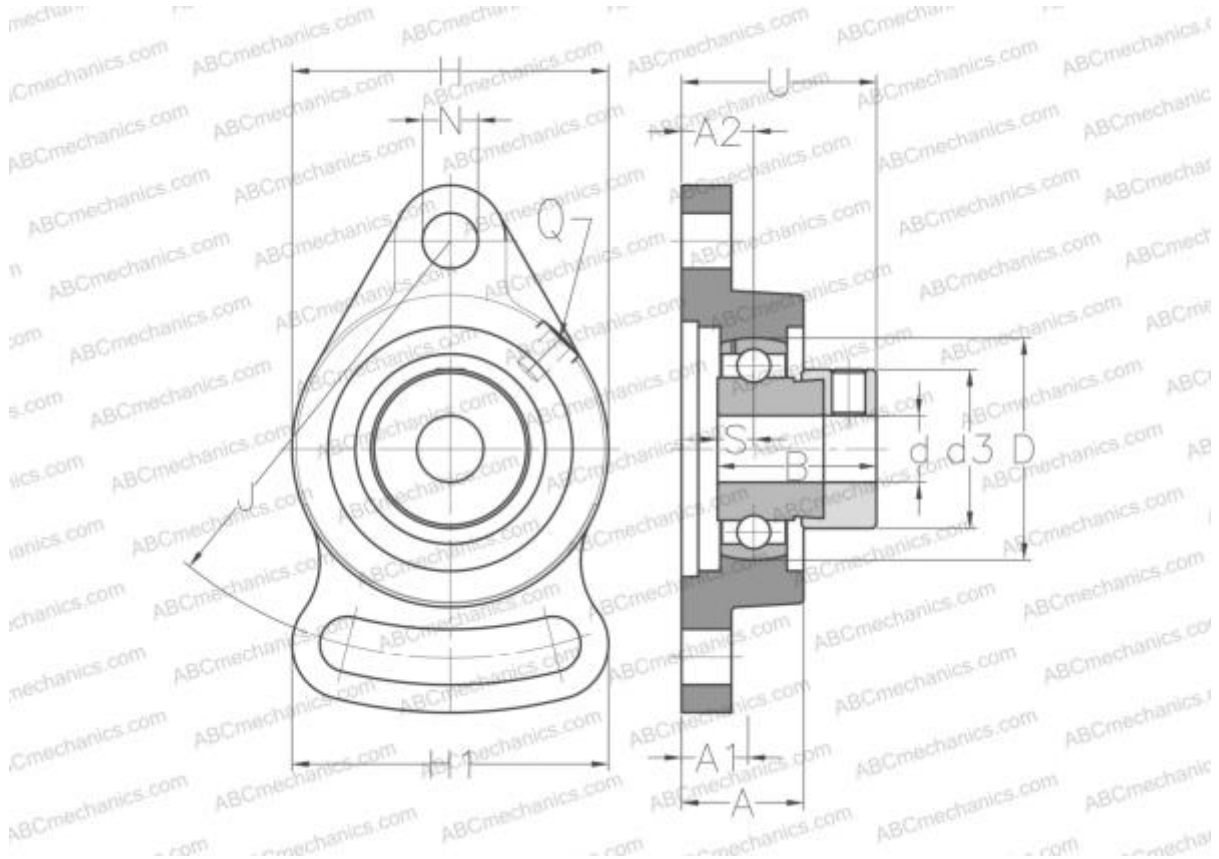

## ESFA201 ABC

Ball bearing units

TYPE: Housing units, Take-up housing units, Cast iron housing, Radial insert ball bearing with eccentric locking collar, With inner ring extended at one side, wide base, massive bearing units

### Technical specification

#### DIMENSIONS, MM

d	12,000
D	40,000
B	28,600
L	95,000
H	57,000
A	22,000
J	75,000
A1	9,000
A2	13,000
H1	47,000
N	10,000
S	6,500
d3	28,600
U	35,100
Q	M6x1