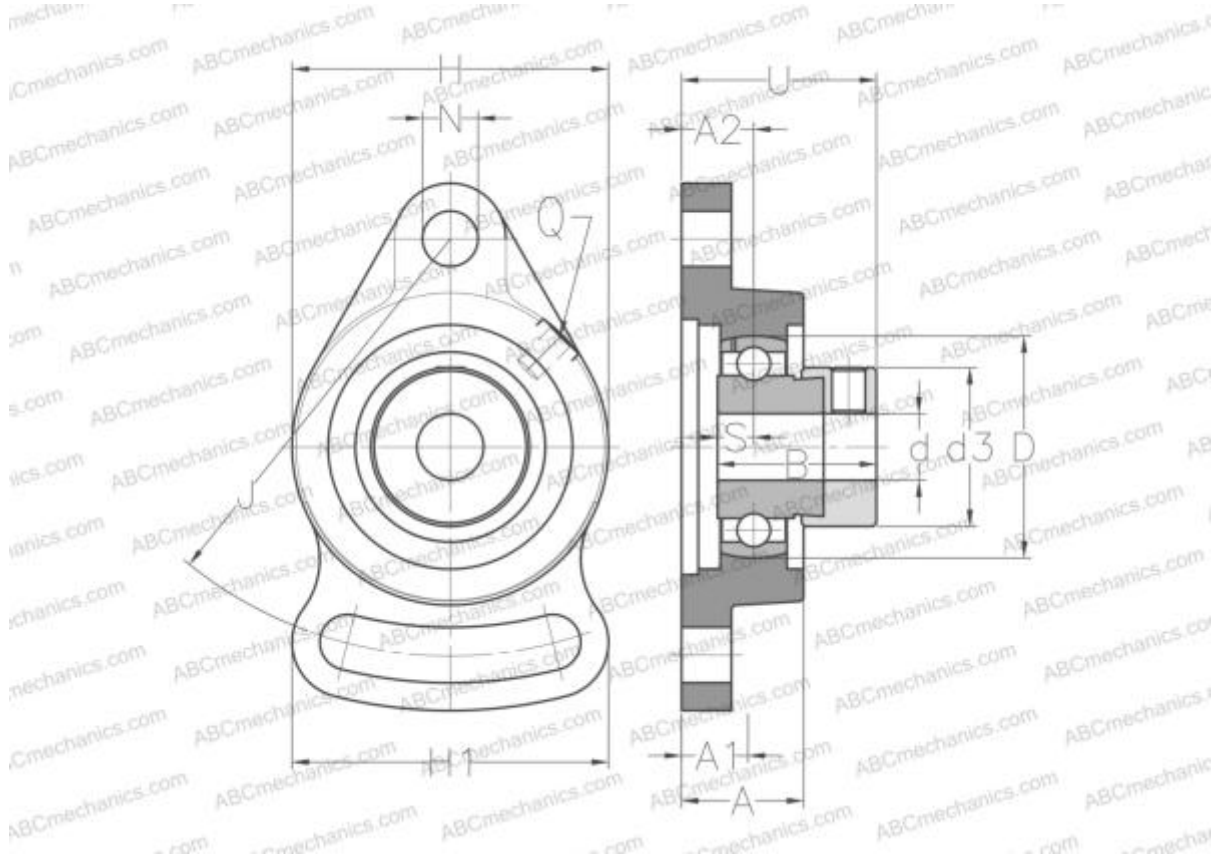

ESFA204 ABC

Ball bearing units

TYPE: Housing units, Take-up housing units, Cast iron housing, Radial insert ball bearing with eccentric locking collar, With inner ring extended at one side, wide base, massive bearing units

Technical specification

DIMENSIONS, MM

d	20,000
D	47,000
B	30,900
L	102,000
H	60,000
A	25,500
J	78,000
A1	12,000
A2	15,000
H1	54,000
N	10,000
S	7,500
d3	33,300
U	38,400
Q	M6x1

WEIGHT, KG

	0,600
Bearing	ES204
Housing	FA204