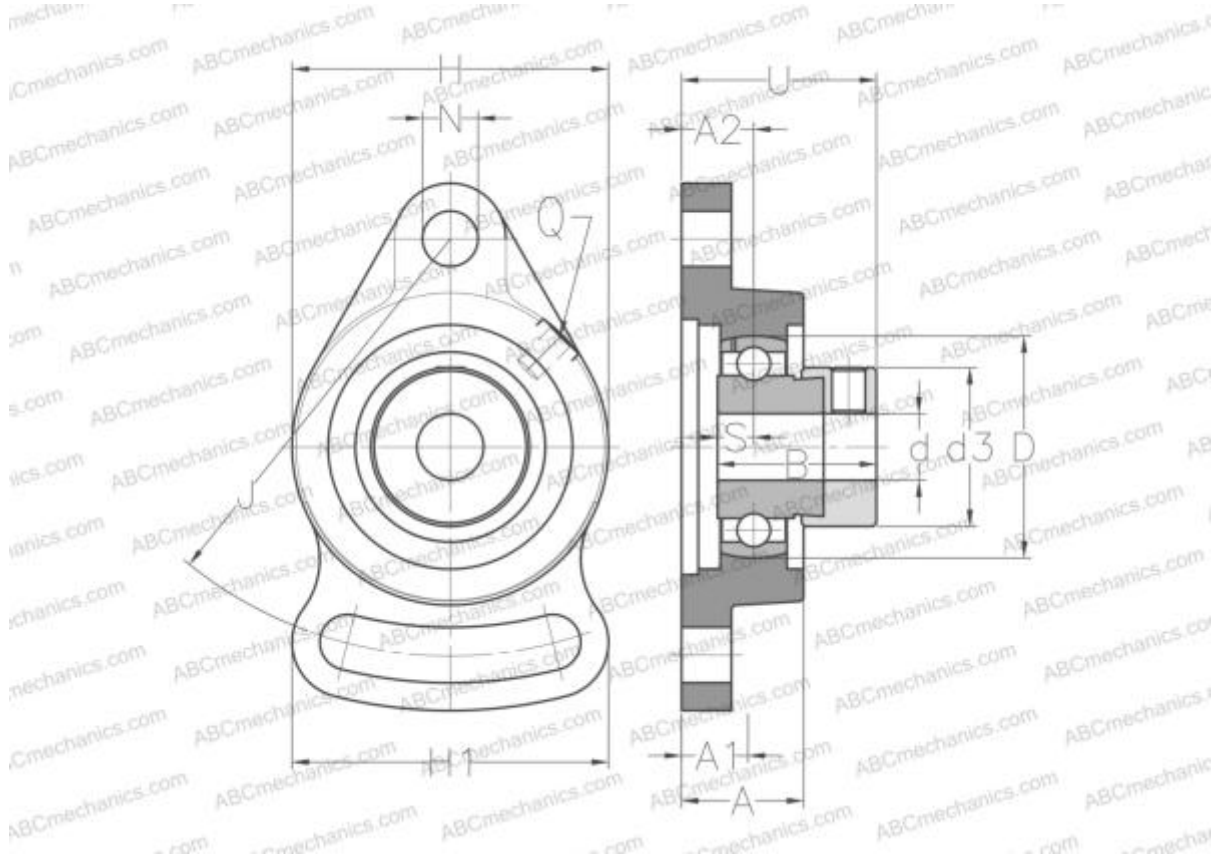

ESFA205 ABC

Ball bearing units

TYPE: Housing units, Take-up housing units, Cast iron housing, Radial insert ball bearing with eccentric locking collar, With inner ring extended at one side, wide base, massive bearing units

Technical specification

DIMENSIONS, MM

d	25,000
D	52,000
B	30,900
L	125,000
H	68,000
A	27,000
J	98,000
A1	14,000
A2	16,000
H1	65,000
N	12,000
S	7,500
d3	38,100
U	39,400
Q	M6x1

WEIGHT, KG

Bearing	0,700
Housing	ES205
	FA205