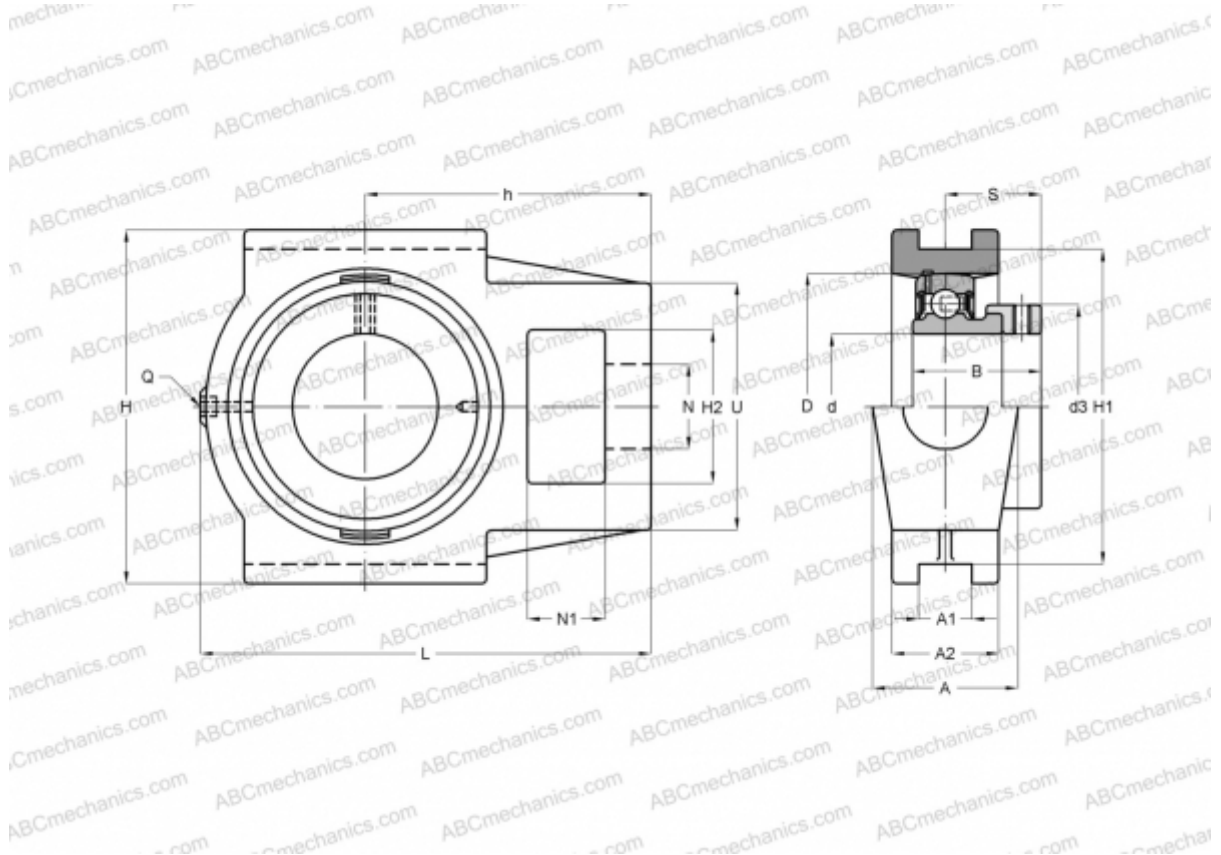

## EST201 ABC

Ball bearing units

TYPE: Housing units, Take-up housing units, Cast iron housing, Radial insert ball bearing with eccentric locking collar, With inner ring extended at one side, for tensioning frame

### Technical specification

#### DIMENSIONS, MM

d	12,000
D	40,000
B	28,600
L	94,000
H	89,000
A	32,000
H2	32,000
A1	12,000
A2	21,000
H1	76,000
N	19,000
N1	16,000
S	22,100
d3	28,600
U	51,000

#### DIMENSIONS, MM

h	61,000
Q	M6x1