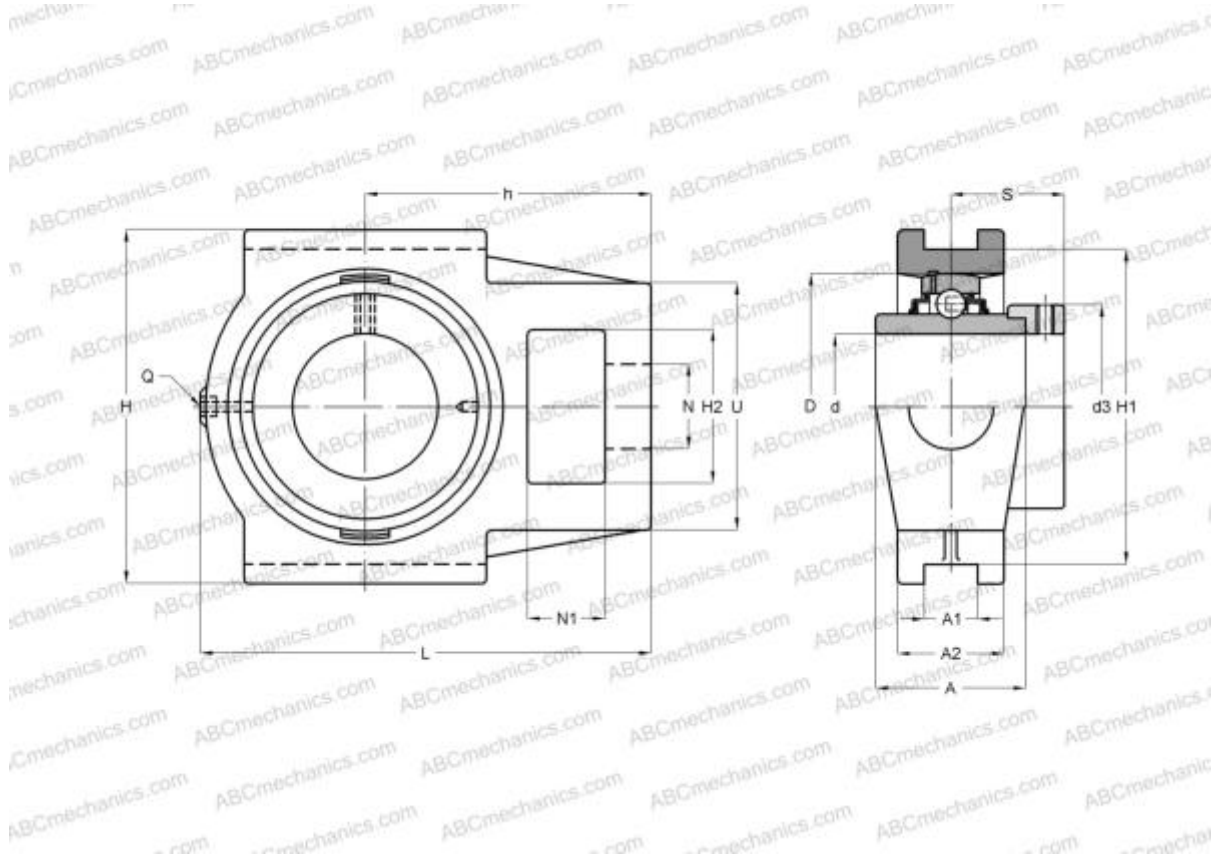

## EXT201 ABC

Ball bearing units

TYPE: Housing units, Take-up housing units, Cast iron housing, Radial insert ball bearing with eccentric locking collar, With inner ring extended on both sides, for tensioning frame

### Technical specification

#### DIMENSIONS, MM

d	12,000
D	47,000
B	43,500
L	94,000
H	89,000
A	32,000
H2	32,000
A1	12,000
A2	21,000
H1	76,000
N	19,000
N1	16,000
S	26,500
d3	33,300
U	51,000

#### DIMENSIONS, MM

h	61,000
Q	M6x1