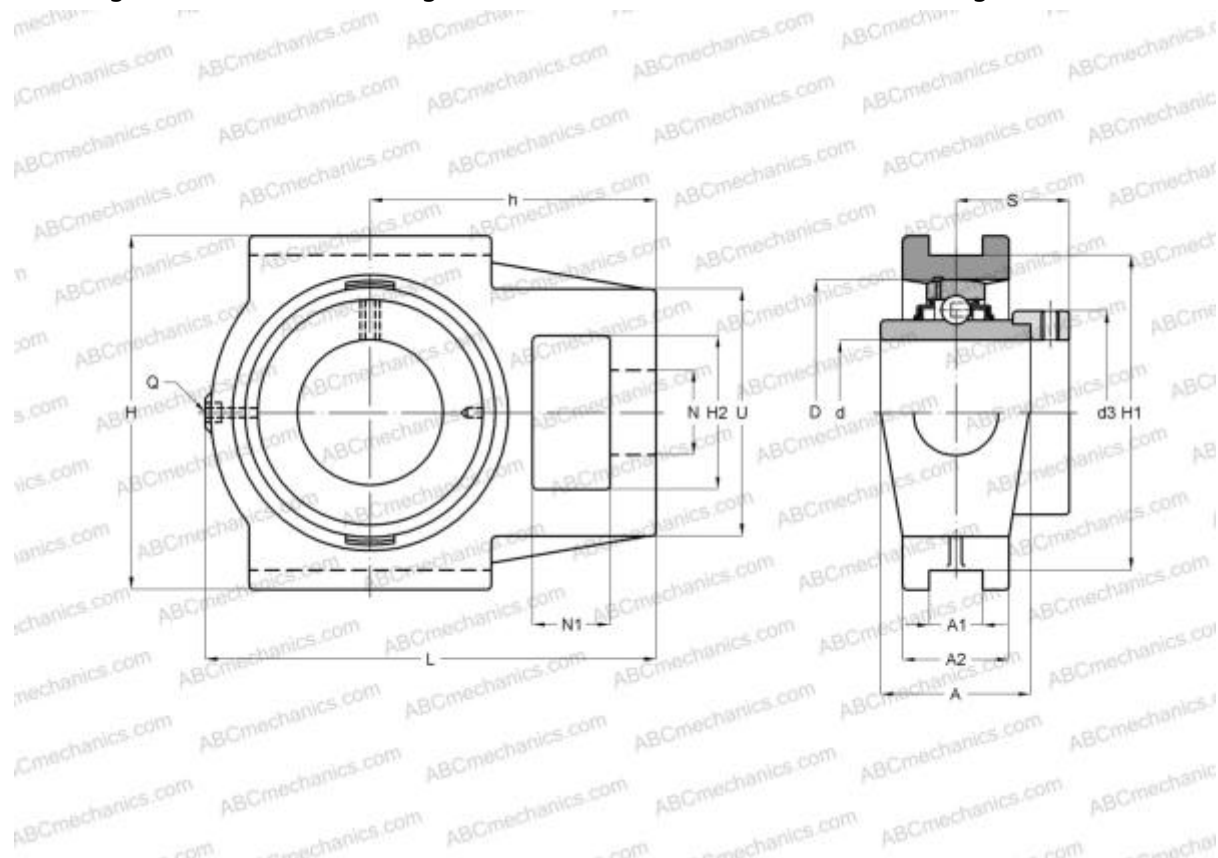

EXT204 ABC

Ball bearing units

TYPE: Housing units, Take-up housing units, Cast iron housing, Radial insert ball bearing with eccentric locking collar, With inner ring extended on both sides, for tensioning frame

Technical specification

DIMENSIONS, MM

d	20,000
D	47,000
B	43,500
L	94,000
H	89,000
A	32,000
H2	32,000
A1	12,000
A2	21,000
H1	76,000
N	19,000
N1	16,000
S	26,500
d3	33,300
U	51,000

DIMENSIONS, MM

h	61,000
Q	M6x1