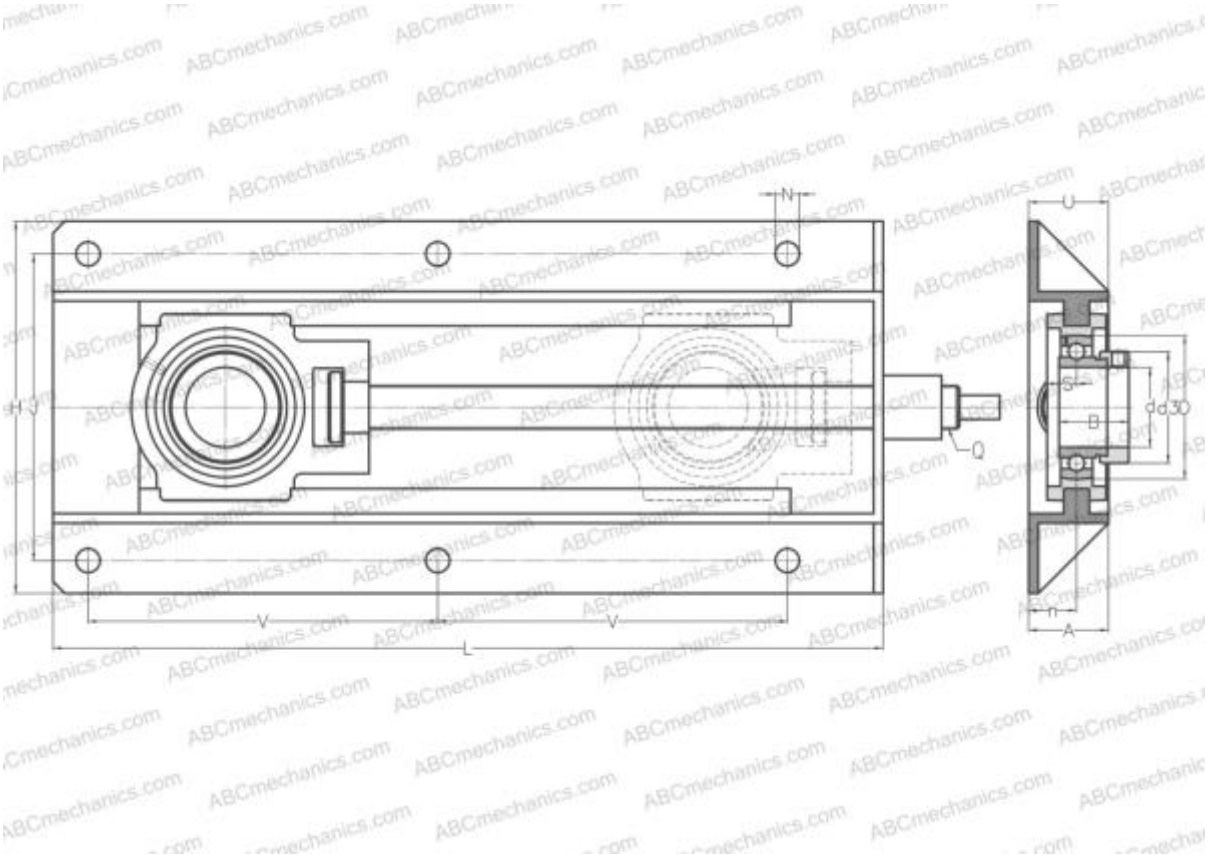

EST203+WB ABC

Ball bearing units

TYPE: Housing units, Take-up housing units, Cast iron and sheet steel housing, Radial insert ball bearing with eccentric locking collar, With inner ring extended at one side

Technical specification

DIMENSIONS, MM

d	17,000
D	40,000
B	28,600
L	317,000
H	199,000
A	50,000
J	154,000
N	12,000
S	6,500
d3	28,600
U	51,100
V	117,000
I	83,000
n	29,000

WEIGHT, KG

	5,100
Bearing	ES203
Housing	T204+WB205