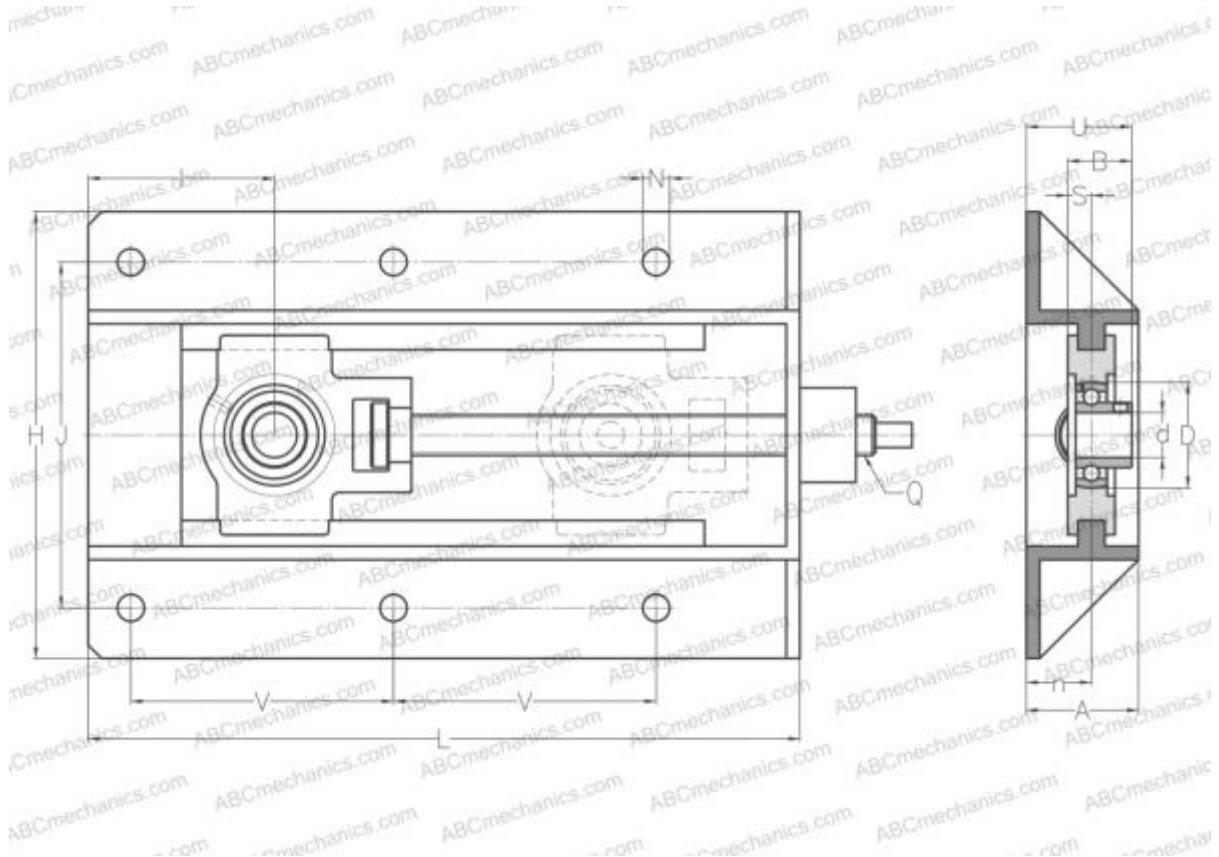

## UST204+WB ABC

Ball bearing units

TYPE: Housing units, Take-up housing units, Cast iron and sheet steel housing, Radial insert ball bearing with grub screws in inner ring, With inner ring extended at one side

### Technical specification

#### DIMENSIONS, MM

d	20,000
D	47,000
B	25,000
L	317,000
H	199,000
A	50,000
J	154,000
N	12,000
S	7,000
U	47,000
V	117,000
I	83,000
n	29,000

**WEIGHT, KG** 5,100

Bearing	US204
Housing	T204+WB205