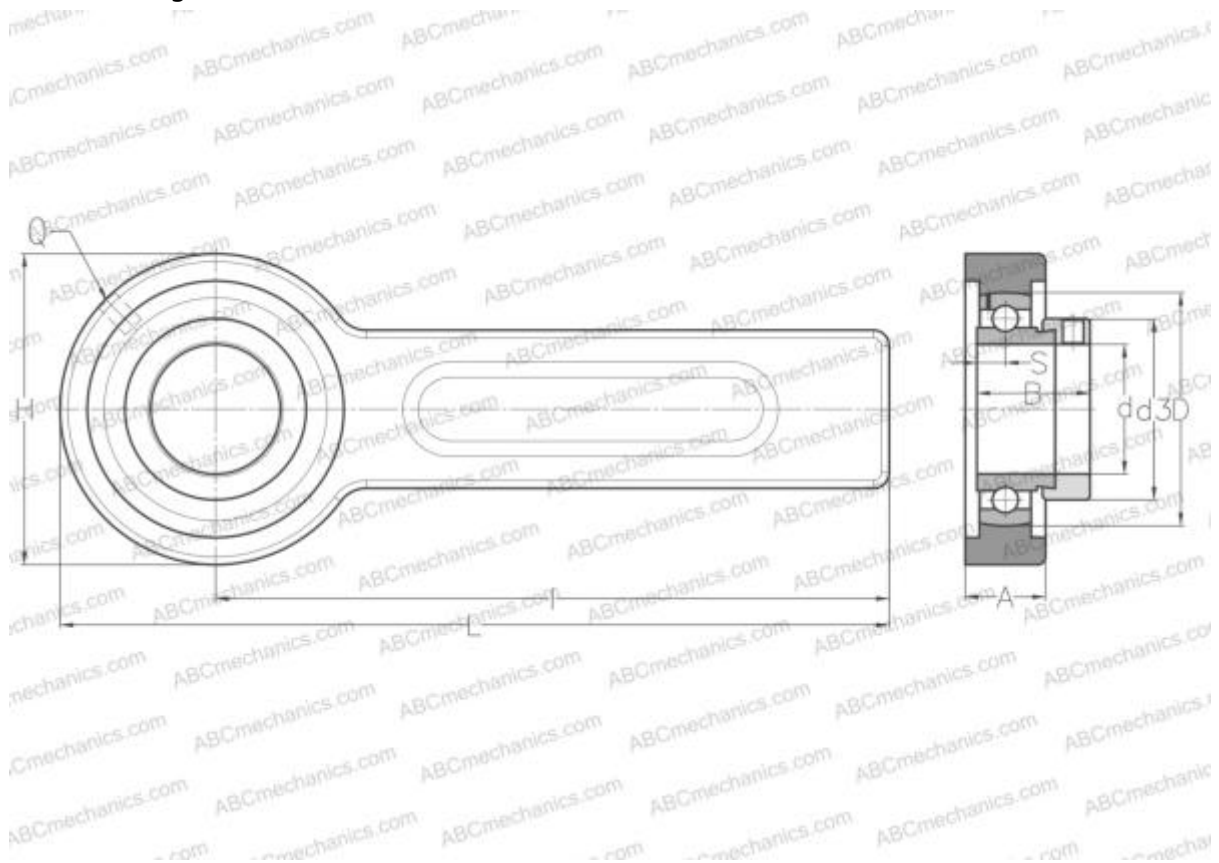

## ESSP201 ABC

Ball bearing units

TYPE: Housing units, Conveyor belt tensioner unit, Radial insert ball bearing with eccentric locking collar, With inner ring extended at one side

### Technical specification

#### DIMENSIONS, MM

d	12,000
D	40,000
B	28,600
L	264,000
H	78,000
A	21,000
H1	41,000
S	6,500
I	225,000
Q	R1/8"

**WEIGHT, KG** 1,600

Bearing	ES201
Housing	03-205/40