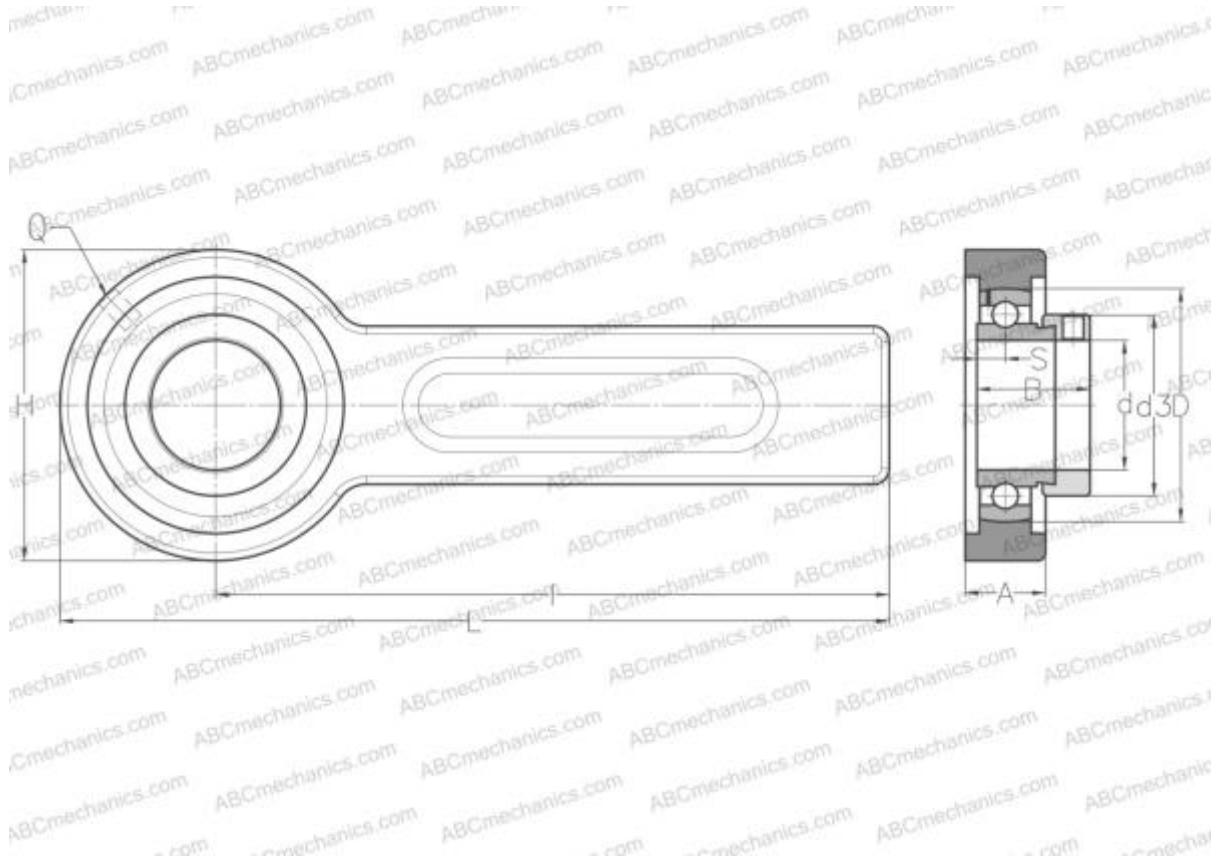

## ESSP203 ABC

Ball bearing units

TYPE: Housing units, Conveyor belt tensioner unit, Radial insert ball bearing with eccentric locking collar, With inner ring extended at one side

### Technical specification

#### DIMENSIONS, MM

d	17,000
D	40,000
B	28,600
L	264,000
H	78,000
A	21,000
H1	41,000
S	6,500
I	225,000
Q	R1/8"

**WEIGHT, KG** 1,600

Bearing	ES203
Housing	03-205/40