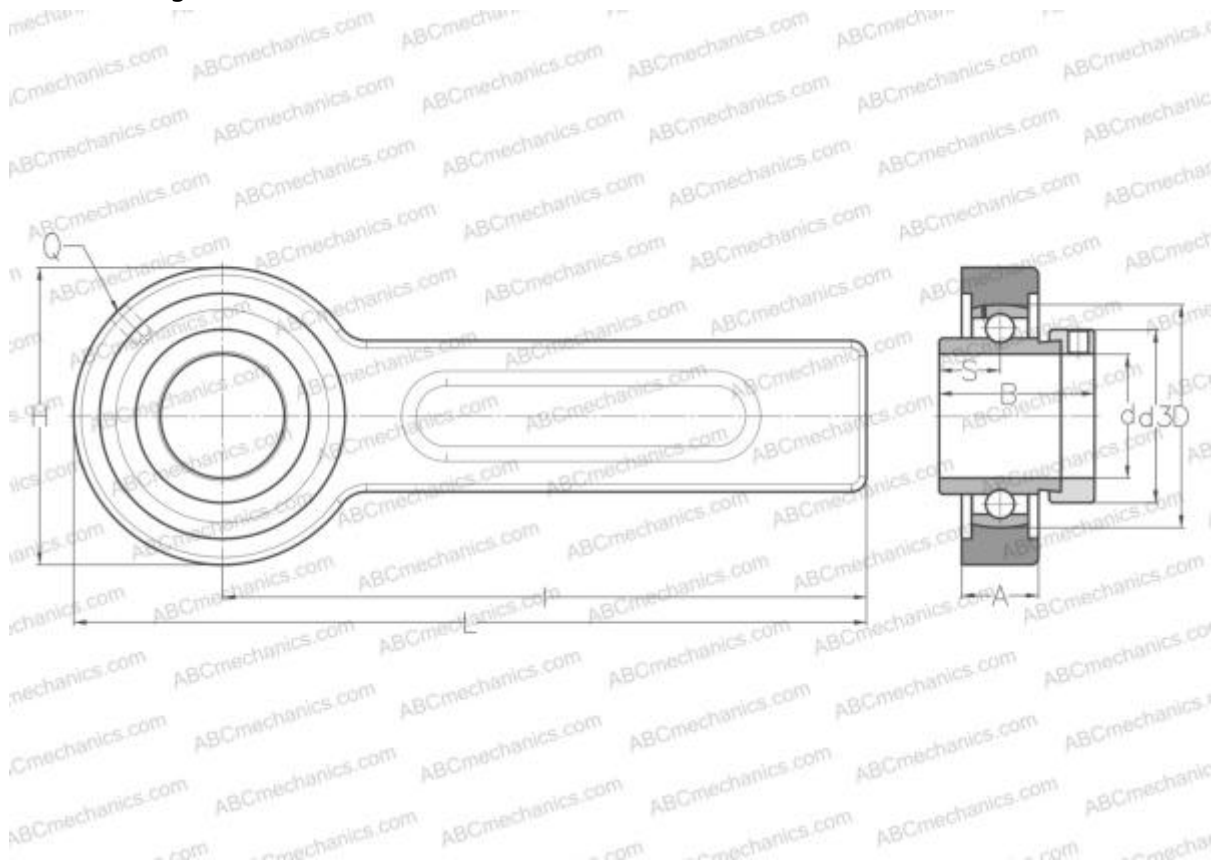

## EXSP201 ABC

Ball bearing units

TYPE: Housing units, Conveyor belt tensioner unit, Radial insert ball bearing with eccentric locking collar, With inner ring extended on both sides

### Technical specification

#### DIMENSIONS, MM

d	12,000
D	47,000
B	43,500
L	264,000
H	78,000
A	21,000
H1	41,000
S	17,000
I	225,000
Q	R1/8"

#### WEIGHT, KG

	1,800
Bearing	EX201
Housing	03-205/47