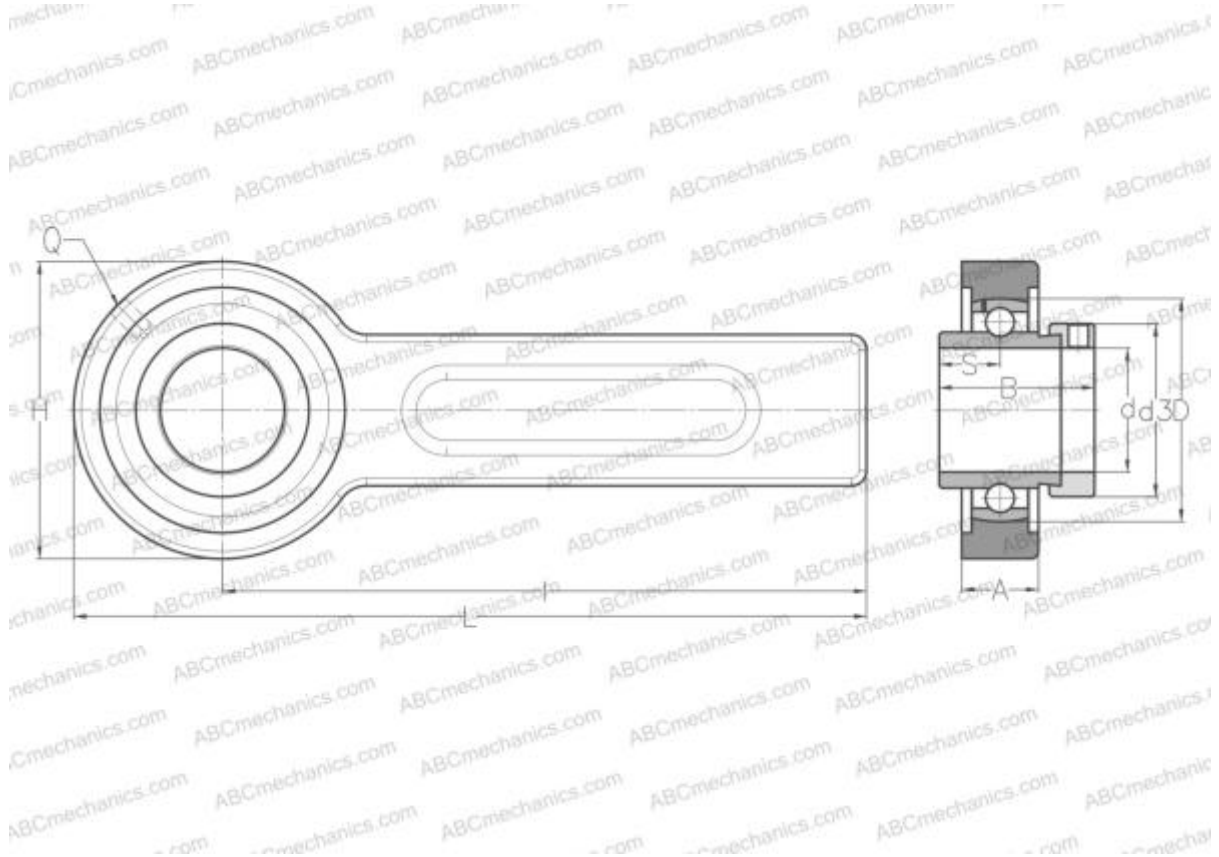

EXSP204 ABC

Ball bearing units

TYPE: Housing units, Conveyor belt tensioner unit, Radial insert ball bearing with eccentric locking collar, With inner ring extended on both sides

Technical specification

DIMENSIONS, MM

d	20,000
D	47,000
B	43,500
L	264,000
H	78,000
A	21,000
H1	41,000
S	17,000
I	225,000
Q	R1/8"

WEIGHT, KG 1,700

Bearing	EX204
Housing	03-205/47

MANUFACTURER

[ABC](#)

INTERCHANGE

SNR [EXSP204](#)