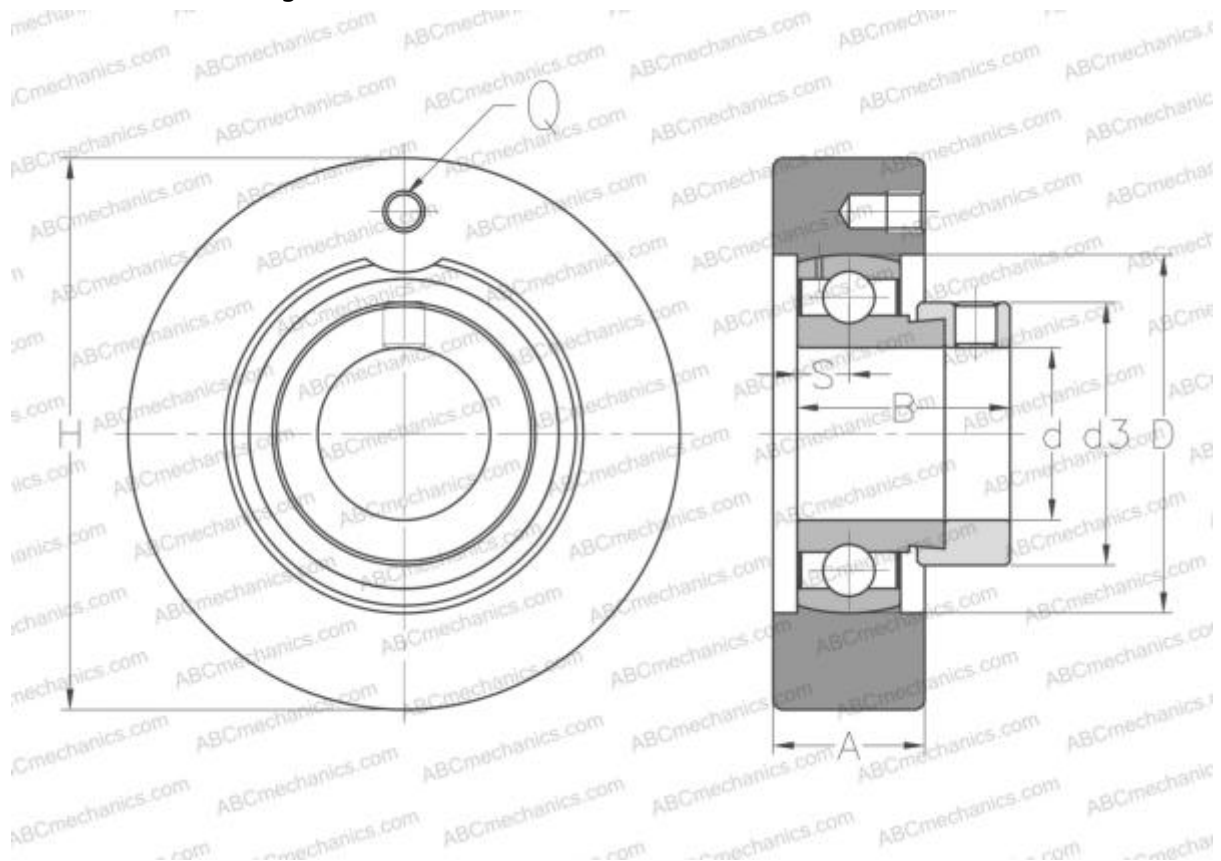

## ESC203 ABC

Ball bearing units

TYPE: Housing units, Cartridge units, Cast iron housing, Radial insert ball bearing with eccentric locking collar, With inner ring extended at one side

### Technical specification

#### DIMENSIONS, MM

d	17,000
D	40,000
B	28,600
H	67,000
A	20,000
S	6,500
d3	28,600
Q	M6x1