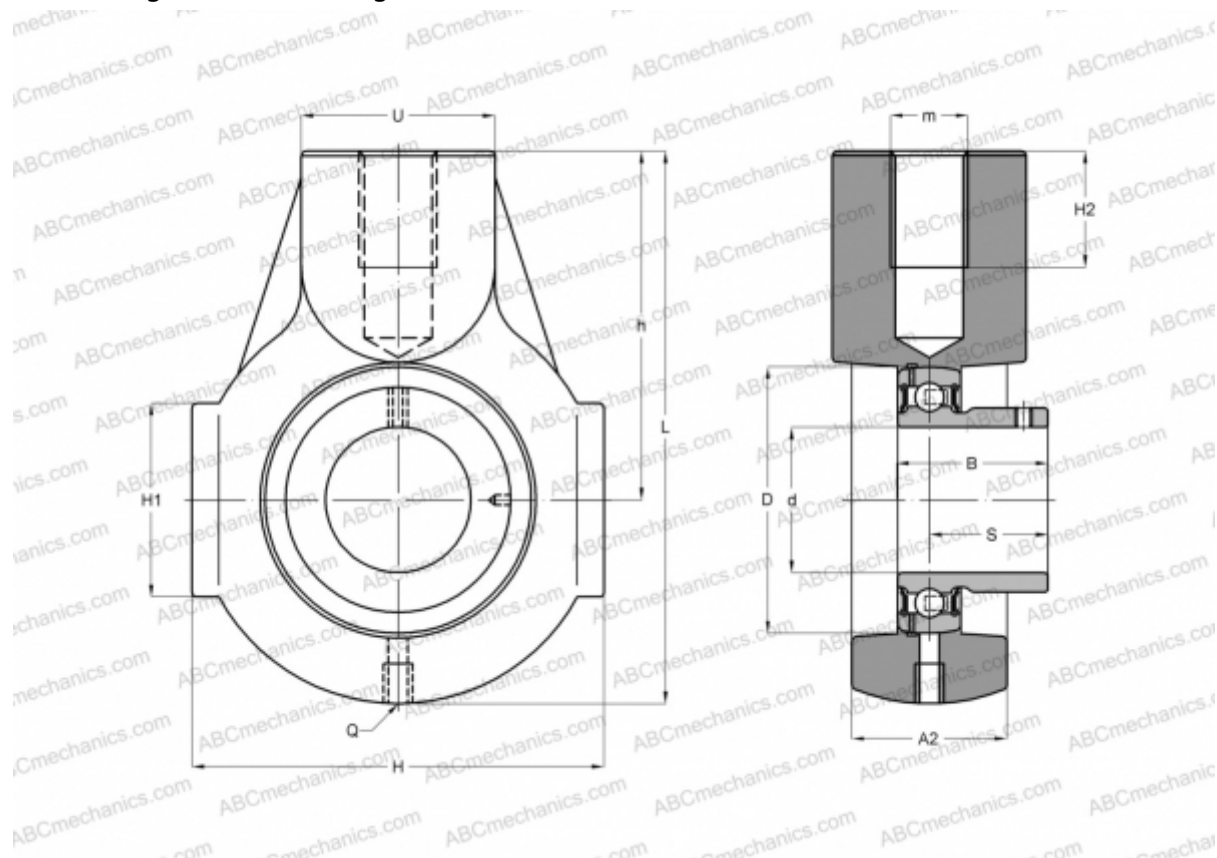

## USEHE201 ABC

Ball bearing units

TYPE: Housing units, Take-up housing units, Cast iron housing, Radial insert ball bearing with grub screws in inner ring, With inner ring extended at one side, bracket

### Technical specification

#### DIMENSIONS, MM

d	12,000
D	40,000
B	22,000
L	91,000
H	65,000
H2	21,000
A2	25,000
H1	38,000
S	6,000
U	30,000
h	58,000
Q	M6x1

**WEIGHT, KG** 0,400

Bearing	US201
Housing	EHE203

**MANUFACTURER** [ABC](#)

**INTERCHANGE**  
SNR [USEHE201](#)