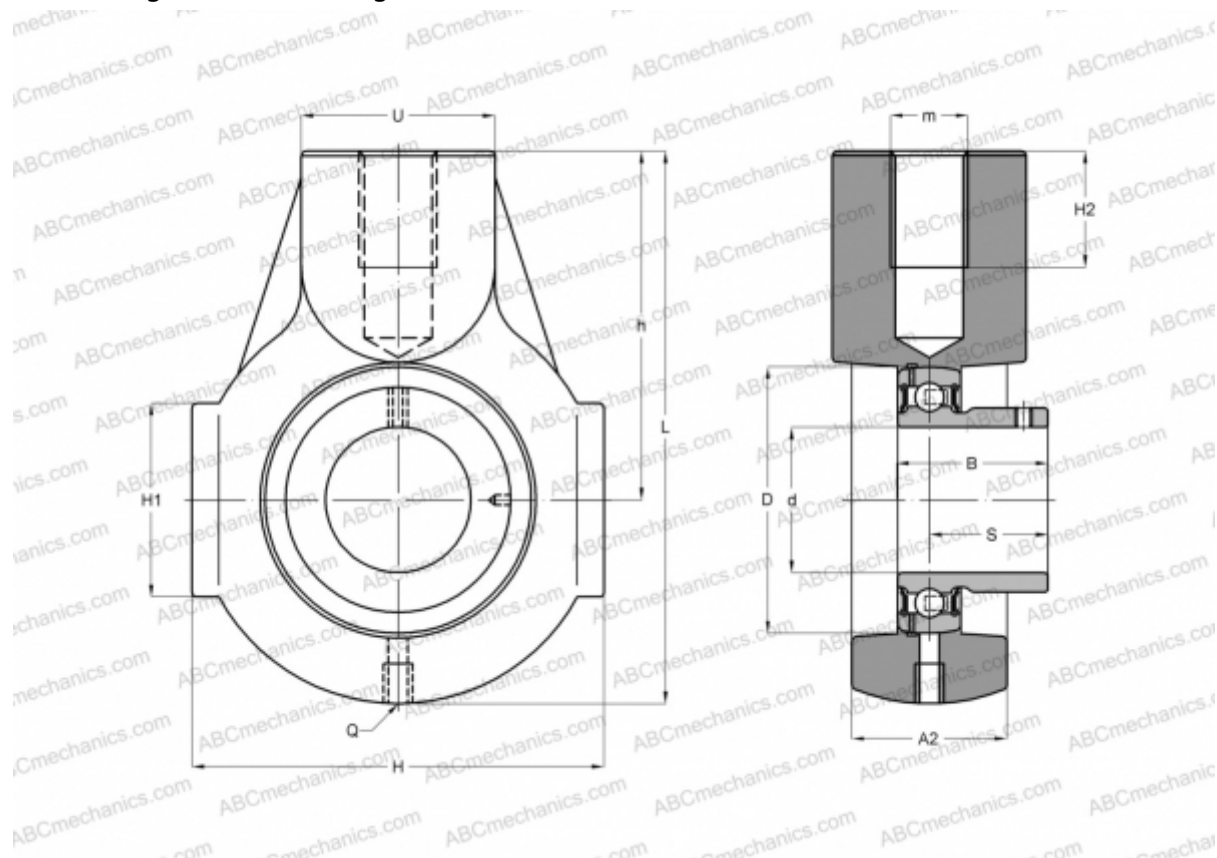

USEHE202 ABC

Ball bearing units

TYPE: Housing units, Take-up housing units, Cast iron housing, Radial insert ball bearing with grub screws in inner ring, With inner ring extended at one side, bracket

Technical specification

DIMENSIONS, MM

| | |
|----|--------|
| d | 15,000 |
| D | 40,000 |
| B | 22,000 |
| L | 91,000 |
| H | 65,000 |
| H2 | 21,000 |
| A2 | 25,000 |
| H1 | 38,000 |
| S | 6,000 |
| U | 30,000 |
| h | 58,000 |
| Q | M6x1 |

WEIGHT, KG 0,400

| | |
|---------|--------|
| Bearing | US202 |
| Housing | EHE203 |

MANUFACTURER [ABC](#)

INTERCHANGE [SNR](#) [USEHE202](#)