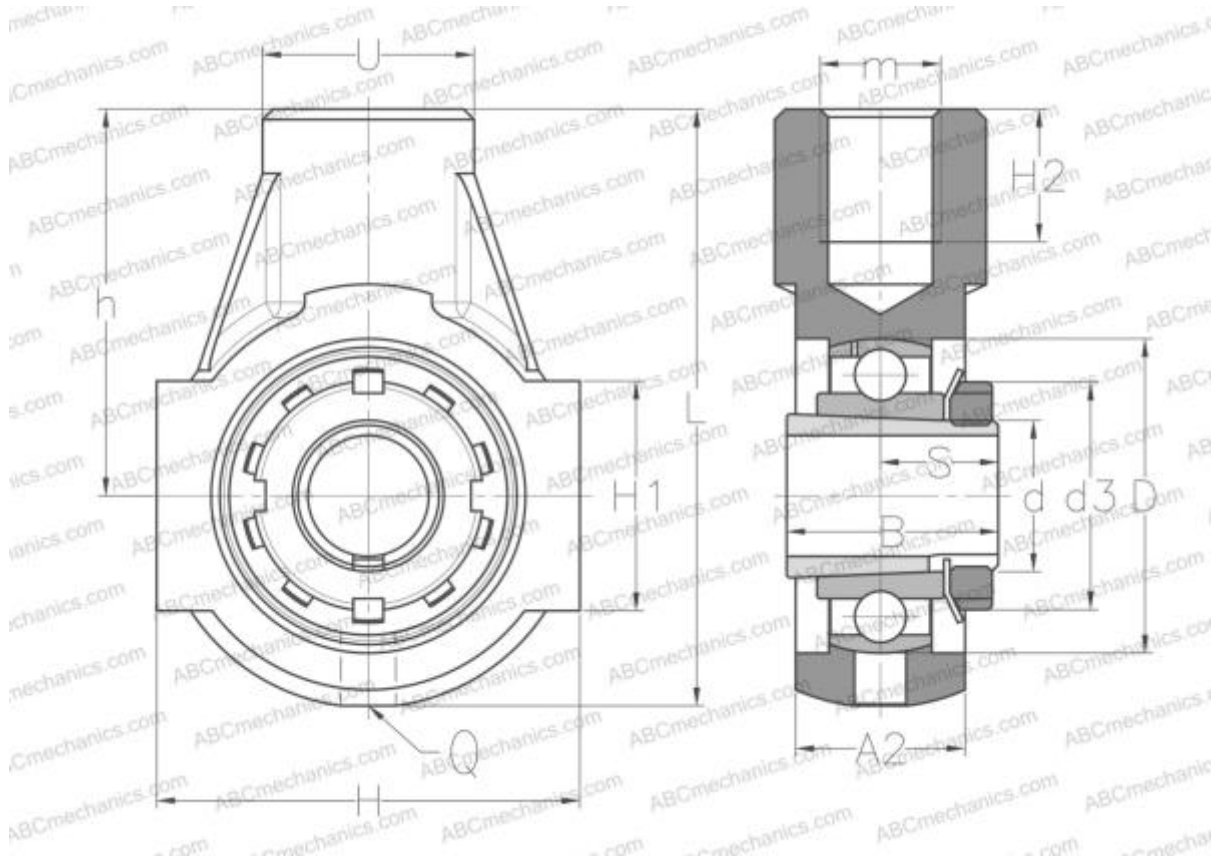

## UKEHE209H ABC

Ball bearing units

TYPE: Housing units, Take-up housing units, Cast iron housing, Radial insert ball bearing with adapter sleeve, With inner ring extended on both sides, bracket

### Technical specification

#### DIMENSIONS, MM

d	40,000
D	85,000
B	50,000
L	145,000
H	110,000
H2	24,000
A2	40,000
H1	45,000
S	26,000
d3	65,000
U	40,000
h	90,000
Q	R1/8"

Bearing	UK209 +
Housing	EHE209
Adapter sleeve	H2309

#### INTERCHANGE

SNR	<a href="#">UKEHE209H</a>
-----	---------------------------

**WEIGHT, KG** 2,000