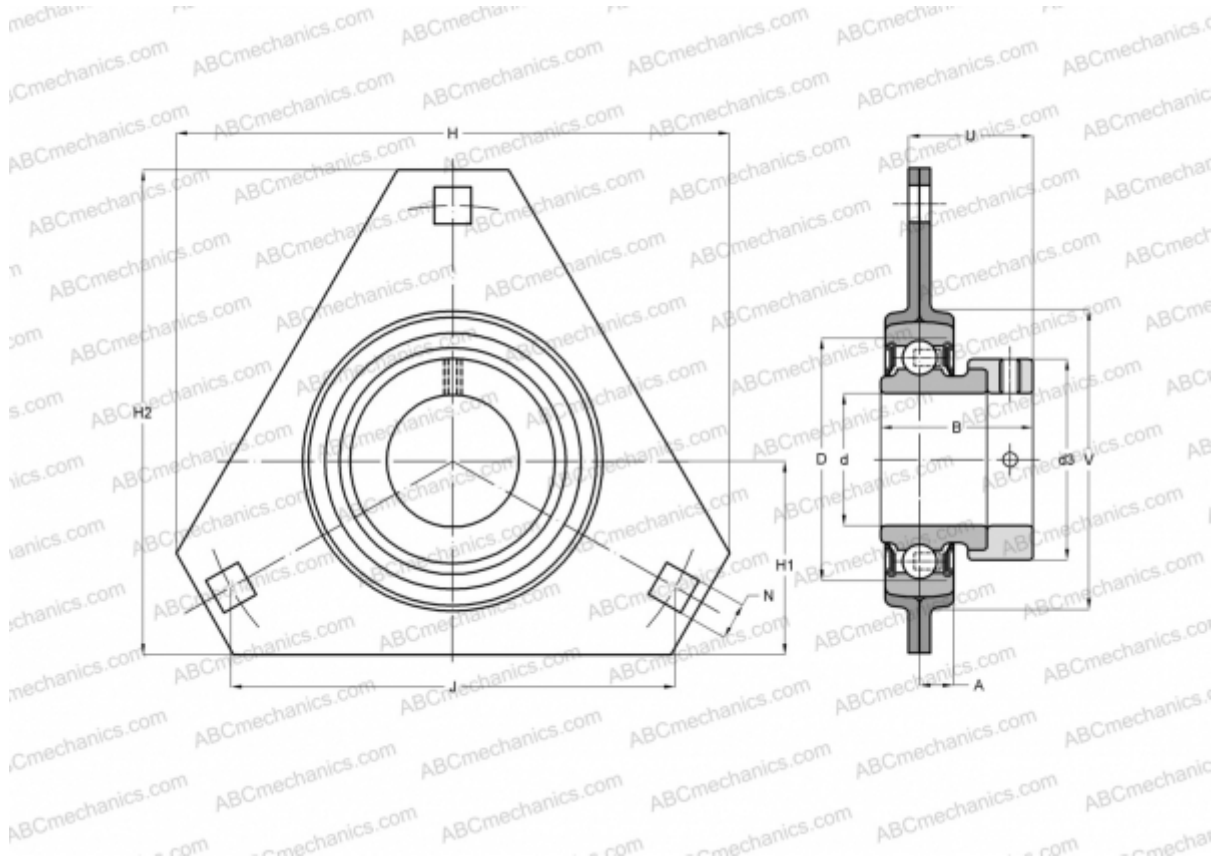

## PFD 15 FM ABC

Ball bearing units

TYPE: Housing units, Three-bolt flanged housing units, Sheet steel housing, Radial insert ball bearing with eccentric locking collar, With inner ring extended at one side

### Technical specification

#### DIMENSIONS, MM

d	15,000
D	40,000
B	28,600
H	81,000
A	7,000
J	63,000
H1	29,000
N	7,100
d3	27,200
U	24,100
V	49,000

**WEIGHT, KG** 0,210

Bearing YET 203/15

Housing

PFD 40

**MANUFACTURER**

[ABC](#)