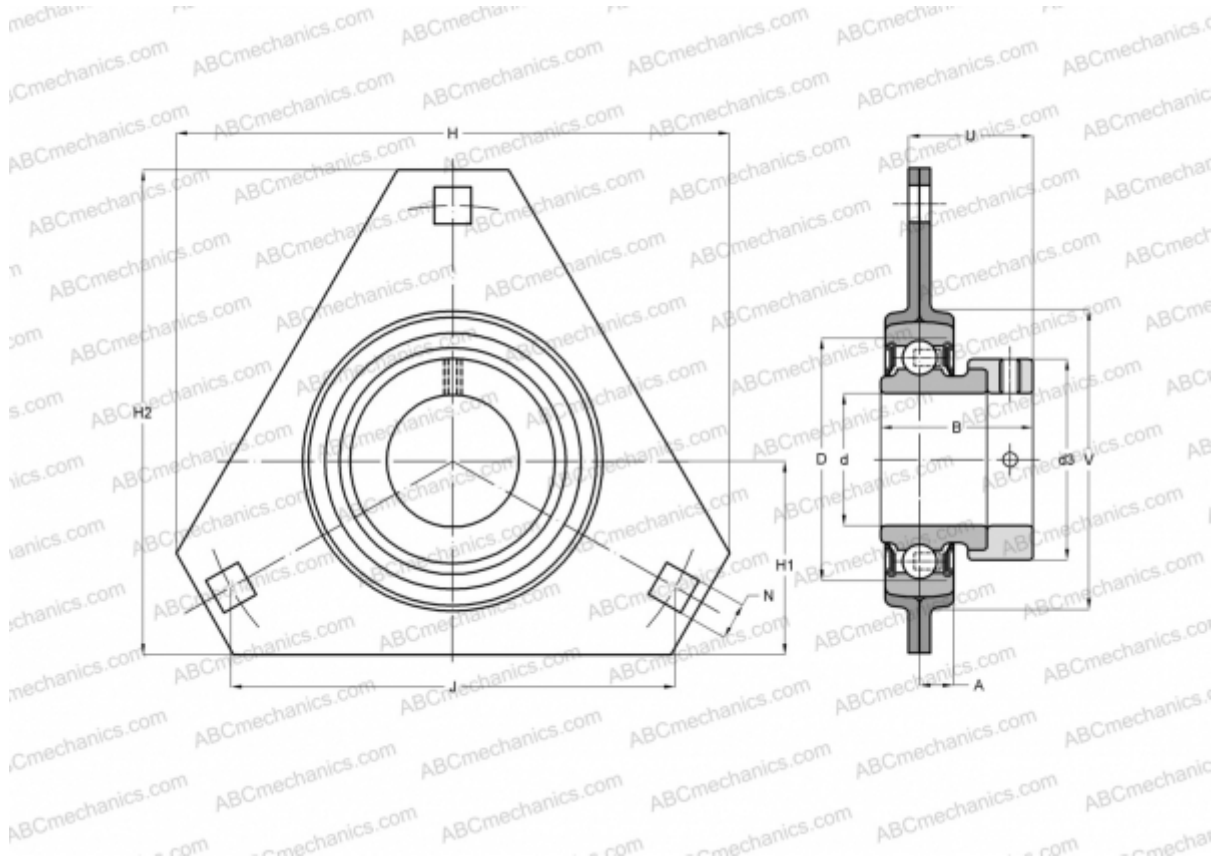

## ESPFT205 ABC

Ball bearing units

TYPE: Housing units, Three-bolt flanged housing units, Sheet steel housing, Radial insert ball bearing with eccentric locking collar, With inner ring extended at one side

### Technical specification

#### DIMENSIONS, MM

d	25,000
D	52,000
B	30,900
H	95,200
A	8,700
J	76,000
H1	34,200
N	8,700
d3	38,100
V	60,000